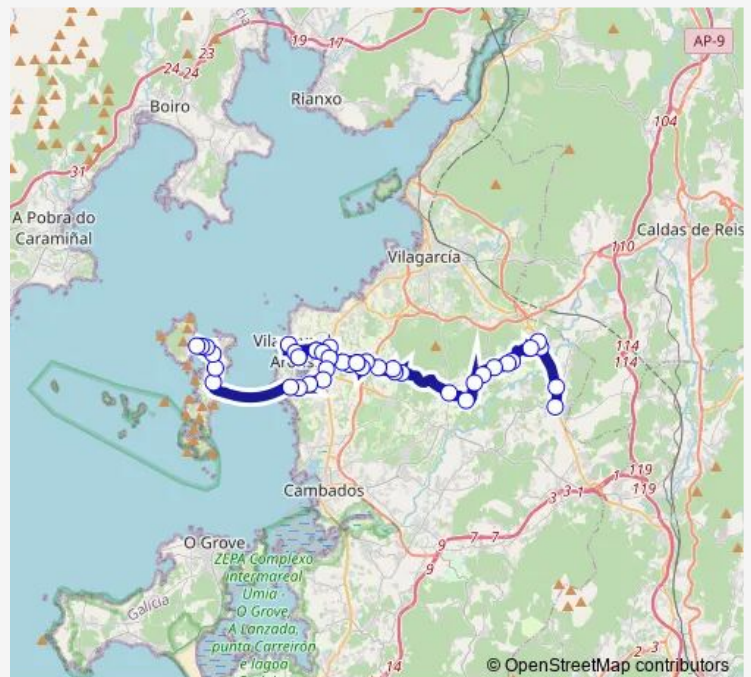

Bus XG814006 Testos-A Goulla

[Go to website](#)

Direction

A Goulla — Testos

43 stops

[Open route schedule](#)

A Goulla

Vilanoviña

Baión

Baion Millos

Abelleira

Torre A

Romarís

Carballo

Tirabao (Serantes)

Serantes 2

Casa Calveiro

Sixto

Os Casás

András

Cruce András

A Gandara (Andras)

Pazo DE Ruanova

Rúa Nova

Ousensa 4

Ousensa 3

Ousensa 2

Route schedule

A Goulla — Testos

Monday 13:35-20:35

Tuesday 13:35-20:35

Wednesday 13:35-20:35

Thursday —

Friday 13:35-20:35

Saturday —

Sunday —

Route info

Direction: A Goulla

Stops: 43

Trip Duration: 0 hour 30 min

XG814006 — Testos-A Goulla

BusMaps