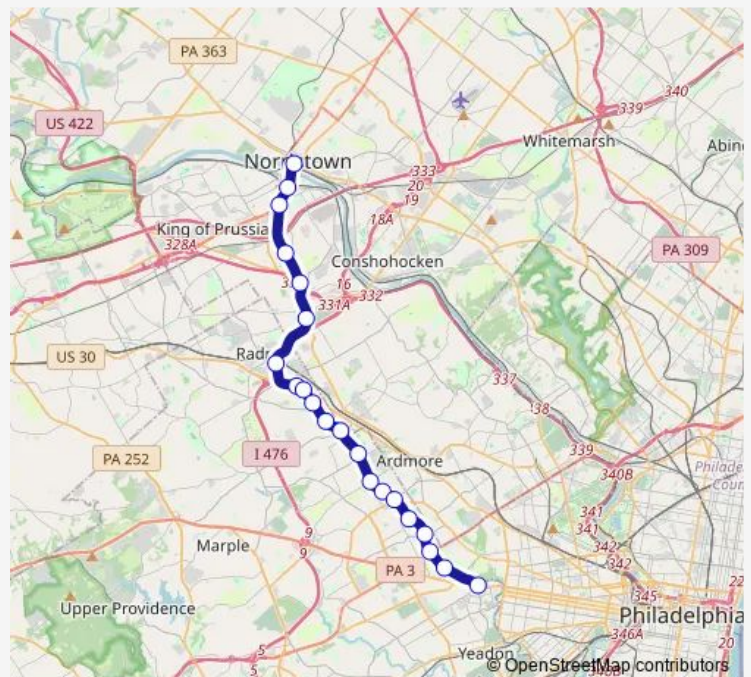

Roberts Rd

Bryn Mawr - NHSL

Haverford - NHSL

Ardmore Av

Ardmore Junction

Wynnewood Rd

Beechwood-Brookline

Penfield

Thursday 04:38-02:12⁺¹

Friday 04:38-02:12⁺¹

Saturday 05:20-02:16⁺¹

Sunday 05:20-02:15⁺¹

Route info

Direction: Norristown Transit Center

Stops: 21

Trip Duration: 0 hour 33 min

NHSL — Norristown High Speed Line

Direction

69th St Transit Center — Norristown Transit Center

21 stops

[Open route schedule](#)

69th St Transit Center

Parkview

Township Line Rd

Penfield

Beechwood-Brookline

Wynnewood Rd

Ardmore Junction

Ardmore Av

Haverford - Nhs1

Bryn Mawr - Nhs1

Roberts Rd