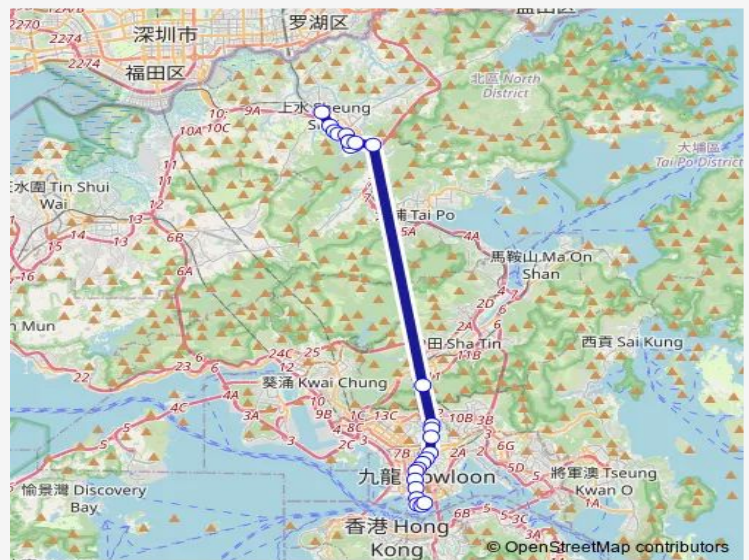

[Kmb+Ctb] Dawning Views/<Br>Dawning Views, YAT Ming Road[[Kmb] Dawning Views

[Ctb] Fanling Highway BUS-BUS Interchange[[Kmb] Fanling Highway Interchange

**Route schedule**

[Kmb+Ctb] Sheung Shui BBI - Sheung Shui Terminus/<Br>Sheung Shui[[Kmb] Sheung Shui BBI - Sheung Shui Terminus[[Lwb] Sheung Shui BBI - Sheung Shui Terminus — [Ctb] Tsim SHA Tsui (Mody Road)[[Kmb+Ctb] Tsim SHA Tsui East (Mody Road)/<Br>Tsim SHA Tsui (Mody Road)[[Kmb] Tsim SHA Tsui East (Mody Road)

Monday	05:30-18:00
Tuesday	05:30-18:00
Wednesday	05:30-18:00
Thursday	05:30-18:00
Friday	05:30-18:00
Saturday	05:30-21:00
Sunday	05:30-21:00

**Route info**

Direction: [Kmb+Ctb] Sheung Shui BBI - Sheung Shui Terminus/<Br>Sheung Shui[[Kmb] Sheung Shui BBI - Sheung Shui Terminus[[Lwb] Sheung Shui BBI - Sheung Shui Terminus

Stops: 26

Trip Duration: 1 hour 18 min

[Kmb+Ctb] Lion Rock Tunnel/<Br>Lion Rock Tunnel Toll Plaza[[Kmb] Lion Rock Tunnel

[Ctb] Junction Road, Waterloo Road[[Kmb+Ctb] Junction Road Kowloon Tong/<Br>Junction Road, Waterloo Road[[Kmb] Junction Road Kowloon Tong