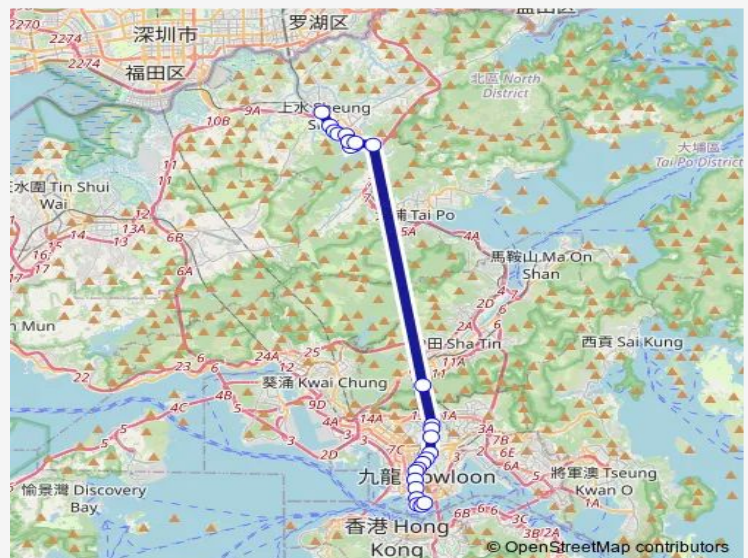

Monday 05:30-18:00

Tuesday 05:30-18:00

Wednesday 05:30-18:00

Thursday 05:30-18:00

Friday 05:30-18:00

Saturday 05:30-21:00

Sunday 05:30-21:00

Route info

Direction: [Kmb+Ctb] Sheung Shui BBI - Sheung Shui Terminus/
Sheung Shui[[Kmb] Sheung Shui BBI - Sheung Shui Terminus][Lwb] Sheung Shui BBI - Sheung Shui Terminus

Stops: 26

Trip Duration: 1 hour 17 min

[Kmb+Ctb] Lion Rock Tunnel/
Lion Rock Tunnel
BUS-BUS Interchange[[Kmb] Lion Rock Tunnel