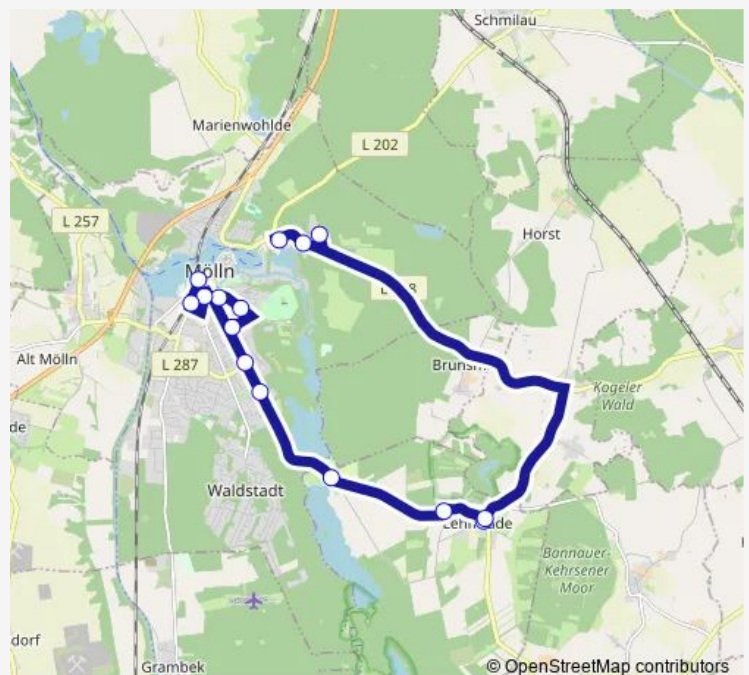

Tuesday 06:30-18:05

Wednesday 06:30-18:05

Thursday 06:30-18:05

Friday 06:30-18:05

Saturday 09:30-18:05

Sunday 09:30-18:05

Route info

Direction: Mölln, Don Bosco-Haus

Stops: 15

Trip Duration: 0 hour 32 min

Direction

Mölln, Zob — Mölln, Augustinum

15 stops

[Open route schedule](#)

Mölln, Zob

Bf. Mölln

Tuesday 06:40-18:40

Wednesday 06:40-18:40

Thursday 06:40-18:40

Friday 06:40-18:40

Saturday 09:40-18:40

Sunday 09:40-18:40

Route info

Direction: Mölln, Zob