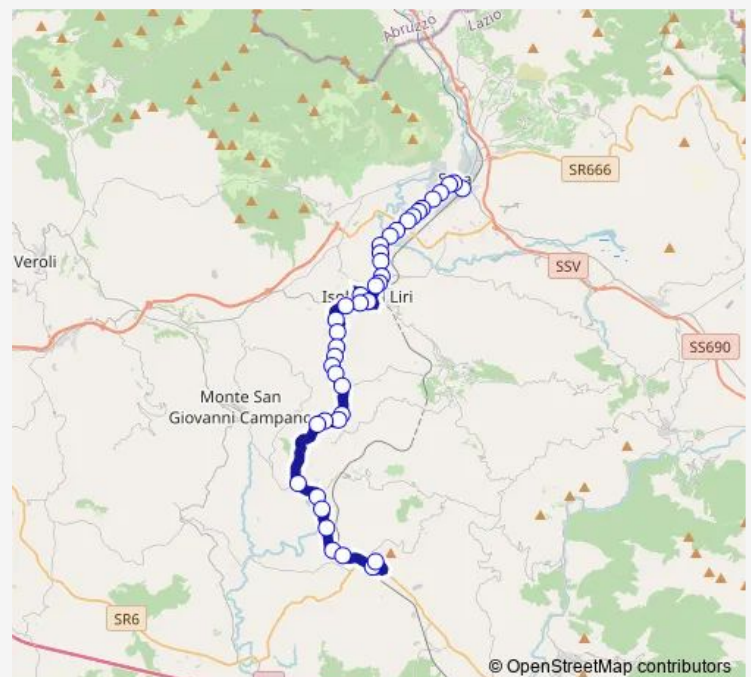

ISOLA LIRI | Via Po # f7495

ISOLA LIRI | Via Napoli Via Capitino # f7020

ISOLA LIRI | Via Napoli Via Tevere # f7021

Route schedule

Sora | Stazione FS # f5890 — Arce | Via Marconi Via Magni # f5271

Monday 06:10-13:45

Tuesday 06:10-13:45

Wednesday 06:10-13:45

Thursday 06:10-13:45

Friday 06:10-13:45

Saturday 06:10-13:40

Sunday —

Route info

Direction: Sora | Stazione FS # f5890

Stops: 41

Trip Duration: 0 hour 35 min

Sora - Arce # Ar873d

ISOLA LIRI | Via Napoli Via Lungoliri Pirandello # f7022

ISOLA LIRI | Via Valle Liri Via Crocelle # f7023

ISOLA LIRI | Via Valle Liri Via Capitino # f7024