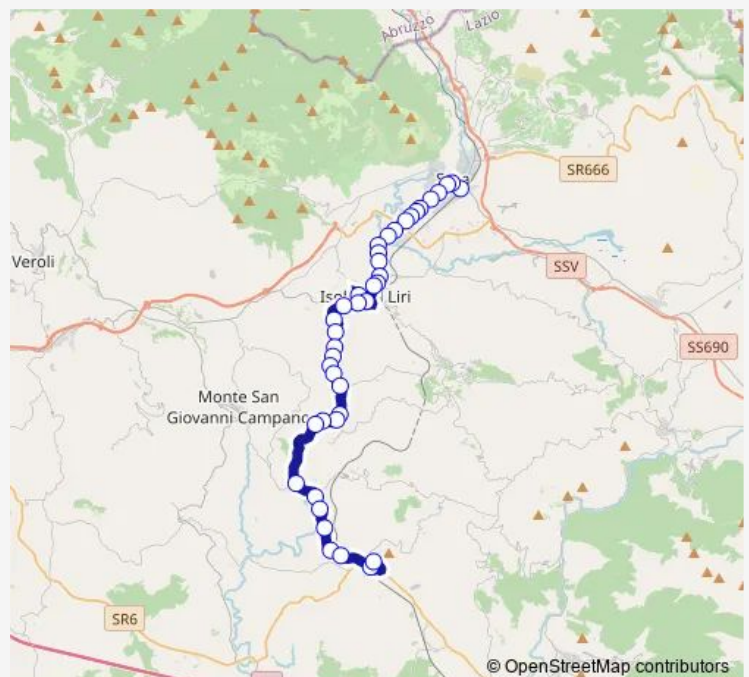

Isola Liri | Via Napoli Via Capitino # f7020

Isola Liri | Via Napoli Via Tevere # f7021

### Route schedule

Sora | Stazione FS # f5890 — Arce | Via Marconi Via Magni # f5271

Monday 06:10-13:45

Tuesday 06:10-13:45

Wednesday 06:10-13:45

Thursday 06:10-13:45

Friday 06:10-13:45

Saturday 06:10-13:40

### Route info

Direction: Sora | Stazione FS # f5890

Stops: 41

Trip Duration: 0 hour 35 min

Sora - Arce # Ar873d

Isola Liri | Via Napoli Via Lungoliri Pirandello # f7022

Isola Liri | Via Valle Liri Via Crocelle # f7023