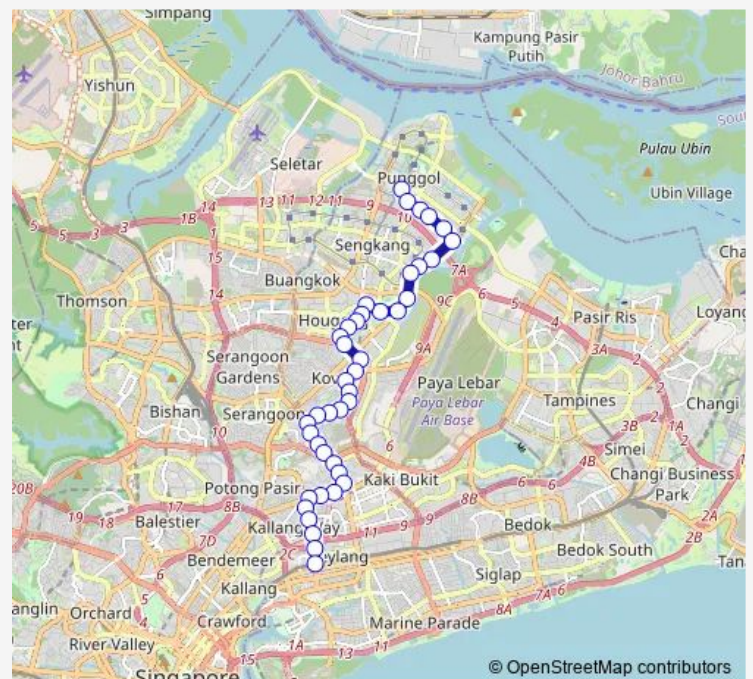

Thursday 18:11

Friday 18:11

Saturday —

Sunday —

Route info

Direction: Punggol Temp Int

Stops: 41

Trip Duration: 1 hour 4 min