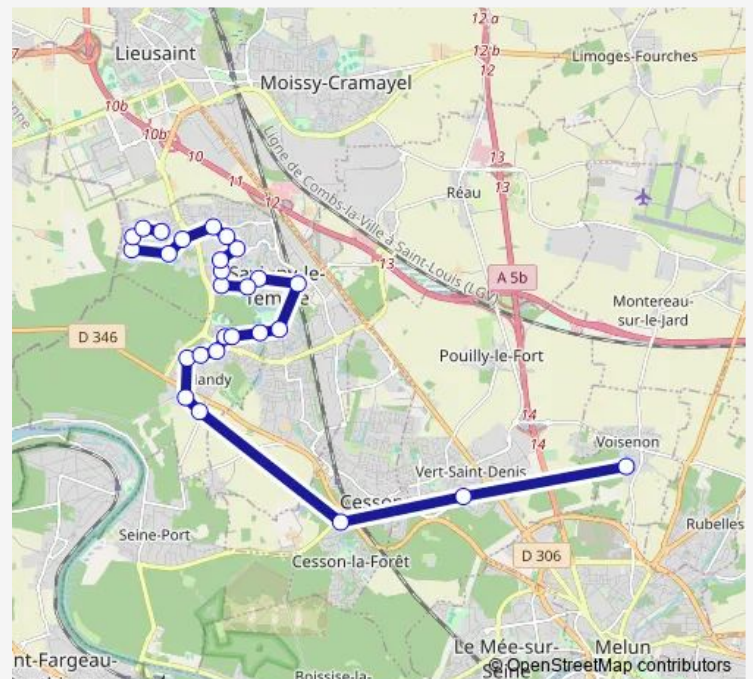

### Route schedule

Forêt de France — Institution Nazareth

Monday	07:05
Tuesday	07:05
Wednesday	07:05
Thursday	07:05
Friday	—
Saturday	—
Sunday	—

### Route info

Direction: Forêt de France

Stops: 27

Trip Duration: 0 hour 55 min

Clairière

La Forêt

Pavillon Bouret

Collège Grand Parc

## Route schedule

Institution Nazareth — Forêt de France

Monday 16:45

Tuesday 16:45

Wednesday 12:15

Thursday 16:45

Friday —

Saturday —