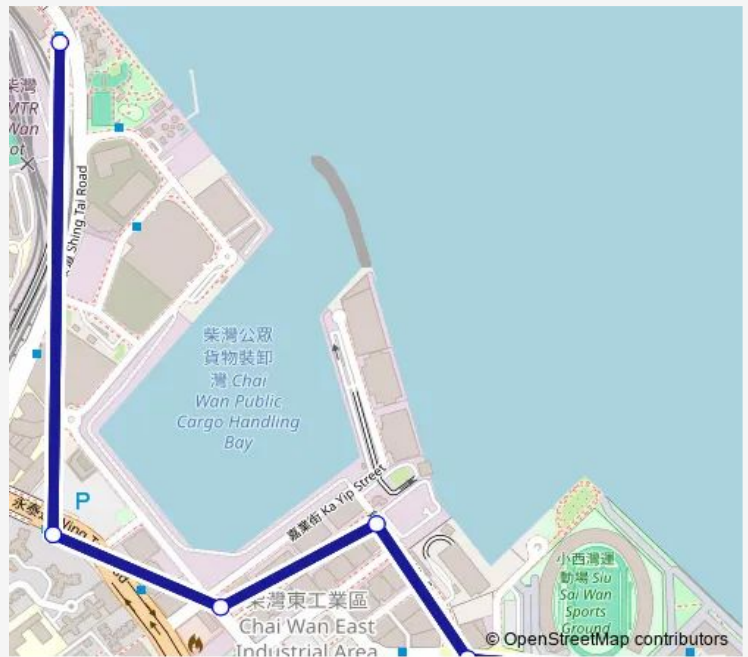

6 stops

[Open route schedule](#)

- SIU SAI WAN (ISLAND RESORT) PUBLIC TRANSPORT INTERCHANGE
- SUN YIP STREET, OUTSIDE HONOUR INDUSTRIAL CENTRE
- YEUNG YIN CHUNG NO 7 INDUSTRIAL BUILDING
- No.77 Sheung ON Street|Sheung ON Street, Opposite Chai WAN Fire Station
- WING TAI ROAD AT THE BUS STOP OUTSIDE TSUI SOU HOUSE
- HENG FA CHUEN PUBLIC TRANSPORT INTERCHANGE|HENG FA CHUEN PUBLIC TRANSPORT INTERCHANG

Route schedule
 SIU SAI WAN (ISLAND RESORT) PUBLIC TRANSPORT INTERCHANGE — HENG FA CHUEN PUBLIC TRANSPORT INTERCHANGE|HENG FA CHUEN PUBLIC TRANSPORT INTERCHANG

Monday	06:15-22:24
Tuesday	06:15-22:24
Wednesday	06:15-22:24
Thursday	06:15-22:24
Friday	06:15-22:24
Saturday	09:00-22:20
Sunday	09:00-22:20

Route info

Direction: SIU SAI WAN (ISLAND RESORT) PUBLIC TRANSPORT INTERCHANGE

Stops: 6

Trip Duration: 0 hour 11 min

Direction

HENG FA CHUEN PUBLIC TRANSPORT INTER-CHANGE|HENG FA CHUEN PUBLIC TRANSPORT INTERCHANG — SIU SAI WAN (ISLAND RESORT) PUBLIC TRANSPORT INTERCHANGE

7 stops

[Open route schedule](#)

HENG FA CHUEN PUBLIC TRANSPORT INTER-CHANGE|HENG FA CHUEN PUBLIC TRANSPORT INTERCHANG

BESIDE BLOCK 2, CHAI WAN INDUSTRIAL CITY

WING TAI ROAD, CHAI WAN INDUSTRIAL CITY PHASE 1