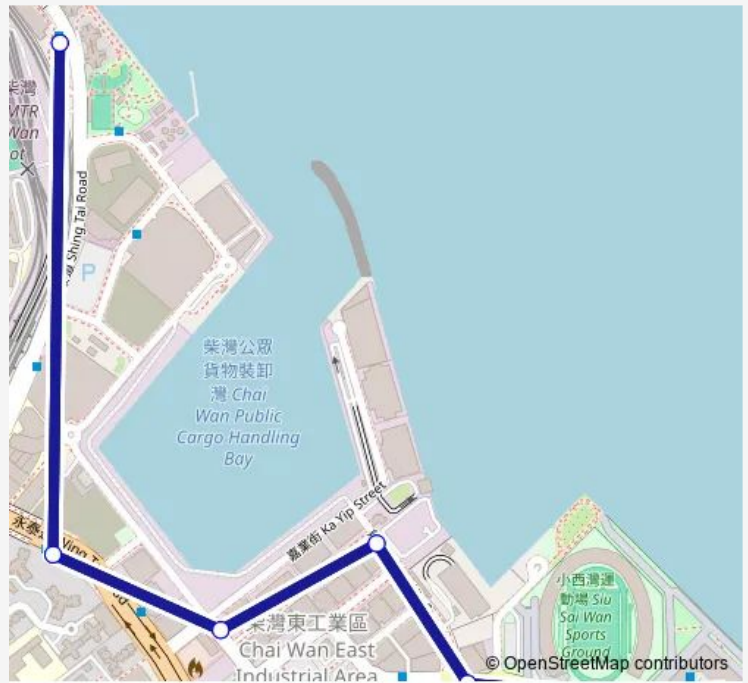

6 stops

[Open route schedule](#)

- SIU SAI WAN (Island Resort) Public Transport Interchange
- SUN YIP Street, Outside Honour Industrial Centre
- Yeung YIN Chung NO 7 Industrial Building
- No.77 Sheung ON Street|Sheung ON Street, Opposite Chai WAN Fire Station|No.77 Sheung ON Street
- Wing TAI Road AT THE BUS Stop Outside Tsui SOU House
- Heng FA Chuen Public Transport Interchange|Heng FA Chuen Public Transport Interchang

Route schedule

SIU SAI WAN (Island Resort) Public Transport Interchange — Heng FA Chuen Public Transport Interchange|Heng FA Chuen Public Transport Interchang

Monday	06:15-22:24
Tuesday	06:15-22:24
Wednesday	06:15-22:24
Thursday	06:15-22:24
Friday	06:15-22:24
Saturday	09:00-22:20
Sunday	09:00-22:20

**Route info**

Direction: SIU SAI WAN (Island Resort) Public Transport Interchange

Stops: 6

Trip Duration: 0 hour 8 min

### Direction

Heng FA Chuen Public Transport Interchange|Heng FA Chuen Public Transport Interchang — SIU SAI WAN (Island Resort) Public Transport Interchange

7 stops

[Open route schedule](#)

Heng FA Chuen Public Transport Interchange|Heng FA Chuen Public Transport Interchang