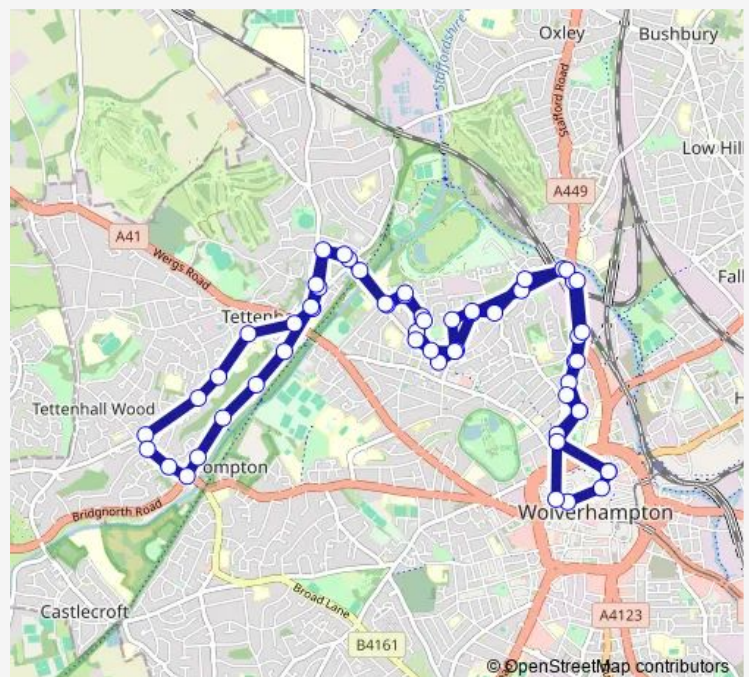

Hordern Rd

Aldersley Rd

Lower St

Route schedule

University of Wolverhampton — University of Wolverhampton

Monday 09:22-14:00

Tuesday 09:22-14:00

Wednesday 09:22-14:00

Thursday 09:22-14:00

Friday 09:22-14:00

Saturday 09:22-14:00

Sunday —

Route info

Direction: University of Wolverhampton

Stops: 58

Trip Duration: 0 hour 56 min

■ 62A — Wolverhampton - Compton Circular Anticlockwise

Grotto Lane

St Michaels Court

Old Hill

Police Station

Woodcote Road

Corfton Drive

Church Road

Grove Lane

Bramstead Ave

Compton Square

Bridgnorth Road

Henwood Close

College View

Woodfield Heights

St Michaels Court