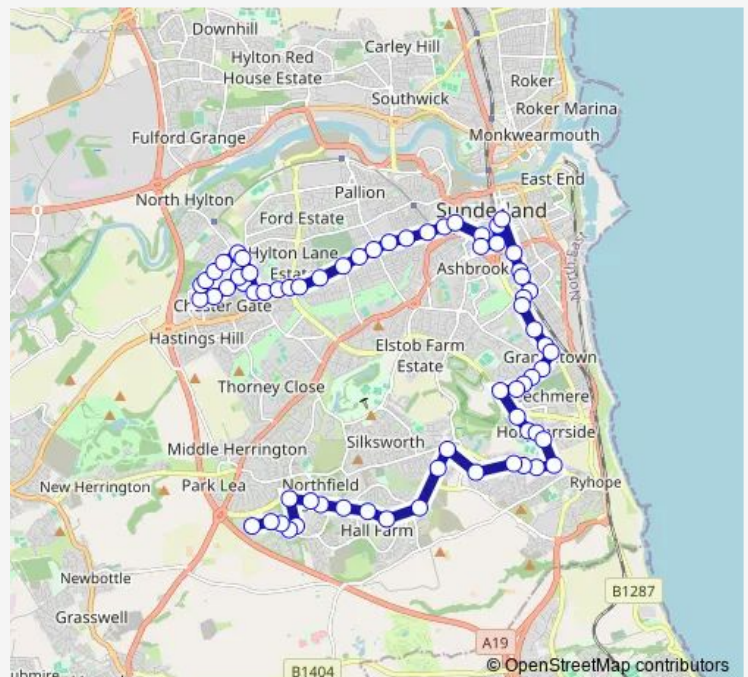

### Direction

Doxford International — Sunderland Interchange

37 stops

[Open route schedule](#)

- Doxford International
- Doxford International-Arriva
- Doxford Technology Park
- Glanville Road
- Moorside Manston Close
- Doxford Park Way-Bowlynn Close
- Doxford Park Way
- Doxford Park Way-Frobisher Court
- Doxford Park Way - Kirkhill
- Burdon Road-Closeburn Square
- Burdon Road-Myrtle Grove
- Tunstall Village Green
- Runcorn
- Ryhope Street-Brick Row
- Ryhope Street-Post Office
- Ryhope Street-Library
- Black Road
- Rye View Road
- Ralph Avenue
- Hollycarrside Road-Hewitt Avenue
- Hollycarrside Road-Orkney Drive

### Route schedule

Doxford International — Sunderland Interchange

Monday	—
Tuesday	—
Wednesday	—
Thursday	—
Friday	—
Saturday	17:31
Sunday	—

### Route info

Direction: Doxford International

Stops: 37

Trip Duration: 0 hour 31 min

62A — Pennywell - Doxford International

Leechmere Road-Toll Bar Road

Leechmere Road-Carrmere Road

Leechmere Asda

## Route info

Direction: Doxford International

Stops: 52

Trip Duration: 0 hour 43 min

Leechmere Road-Woodstock Avenue

Leechmere Road - Ryhope Road

Ryhope Road - Queen Alexandra Rd

Ryhope Road-Weldon Avenue