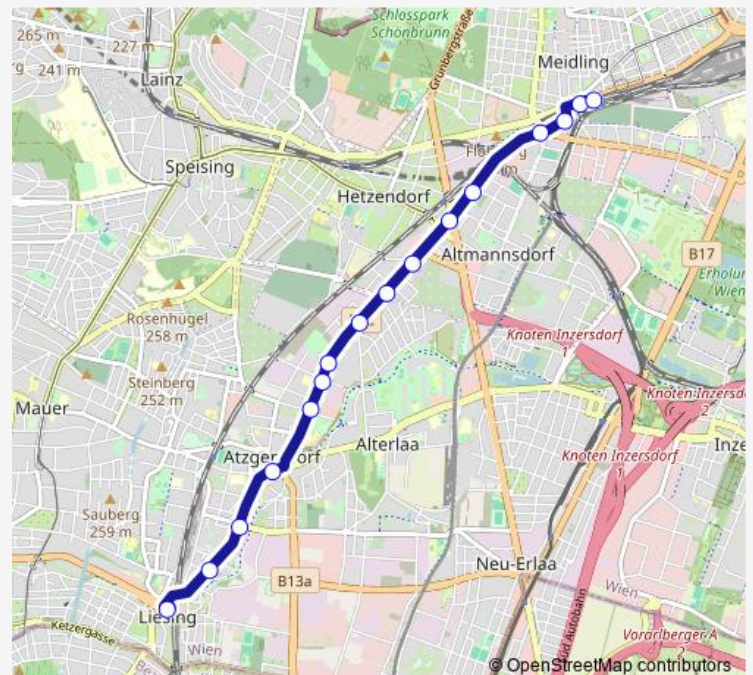

Atzgersdorf, Bildungscampus

Gerbergasse

Brunner Straße/Erlaaer Straße

Leopoldigasse

Dr.-Neumann-Gasse

Liesing

Route schedule

Meidling, Eichenstr. — Liesing

Monday 05:04-00:15⁺¹

Tuesday 05:04-00:15⁺¹

Wednesday 05:04-00:15⁺¹

Thursday 05:04-00:15⁺¹

Friday 05:04-00:15⁺¹

Saturday 05:05-00:15⁺¹

Sunday 05:05-00:15⁺¹

Route info

Direction: Meidling, Eichenstr.

Stops: 16

Trip Duration: 0 hour 21 min

■ 62a — Meidling, Eichenstr. - Liesing

Direction

Liesing — Meidling, Eichenstr.

16 stops

[Open route schedule](#)

Liesing

Dr.-Neumann-Gasse

Leopoldigasse

Brunner Straße/Erlaaer Straße

Gerbergasse

Atzgersdorf, Bildungscampus

Kunerlgasse

Gregorygasse