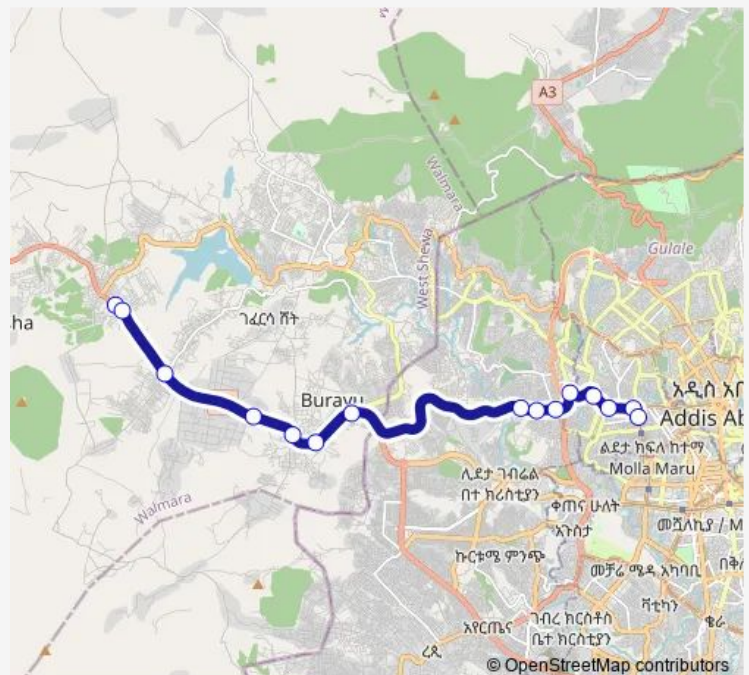

Autobis Tera (2) — Kela

Monday 06:00

Tuesday 06:00

Wednesday 06:00

Thursday 06:00

Friday 06:00

Saturday 06:00

Sunday 06:00

Route info

Direction: Autobis Tera (2)

Stops: 17

Trip Duration: 1 hour 9 min

B35 — Autobis Tera (2) ↔ Kela

Direction

Kela — Autobis Tera (2)

15 stops

Sunday 06:00

Route info

Direction: Kela

Stops: 15

Trip Duration: 0 hour 50 min

B35 Bus time schedules and route maps are available in an offline PDF at busmaps.com. Use the busmaps.com website to see live bus times, train schedule or subway schedule, and step-by-step directions for all public transit in Addis Ababa