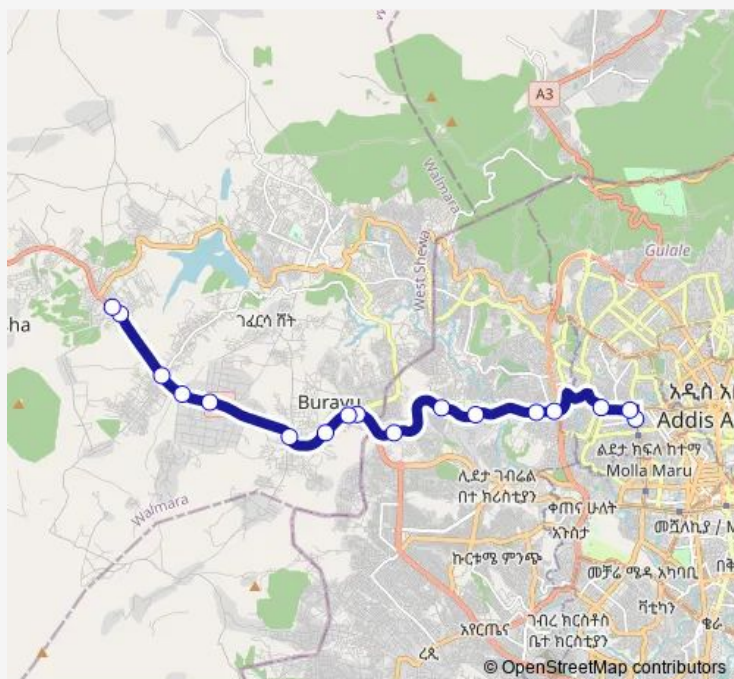

Bus B35 Autobis Tera (2) ↔ Kela

[Go to website](#)

Direction

Kela — Autobis Tera (2)

15 stops

[Open route schedule](#)

- Kela
- Gojo (Kela)
- Gojo
- Gefersa
- St. Gebriel
- United Bank (Ashewa Meda)
- Ashewa Meda
- Comprehensive
- Luwkanda
- 18 Mazoria
- Abysinia Coffee
- Sefere Salam
- Mesalemia (Area Police)
- Merkato
- Autobis Tera (2)

Route schedule

Kela — Autobis Tera (2)

Monday	06:00
Tuesday	06:00
Wednesday	06:00
Thursday	06:00
Friday	06:00
Saturday	06:00
Sunday	06:00

Route info

Direction: Kela

Stops: 15

Trip Duration: 0 hour 50 min

B35 — Autobis Tera (2) ↔ Kela

Direction

Autobis Tera (2) — Kela

17 stops

[Open route schedule](#)

Autobis Tera (2)

Merkato

Mesalemia

18 Mazoria

Route info

Direction: Autobis Tera (2)

Stops: 17

Trip Duration: 1 hour 9 min

B35 Bus time schedules and route maps are available in an offline PDF at busmaps.com. Use the busmaps.com website to see live bus times, train schedule or subway schedule, and step-by-step directions for all public transit in Addis Ababa