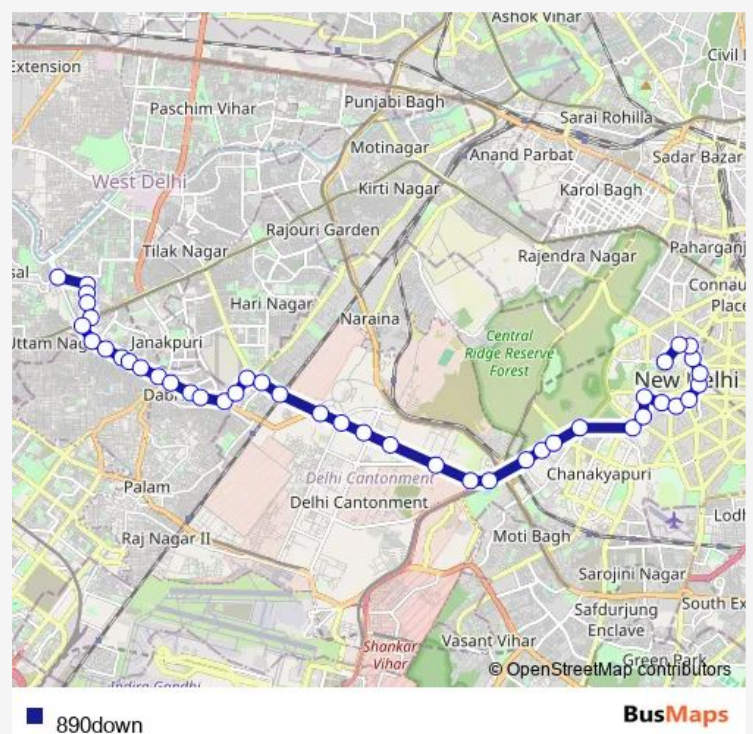

Thursday 05:13-19:03

Friday 05:13-19:03

Saturday 05:13-19:03

Sunday 05:13-19:03

Route info

Direction: Hastal Village LIG Flats

Stops: 43

Trip Duration: 1 hour 19 min