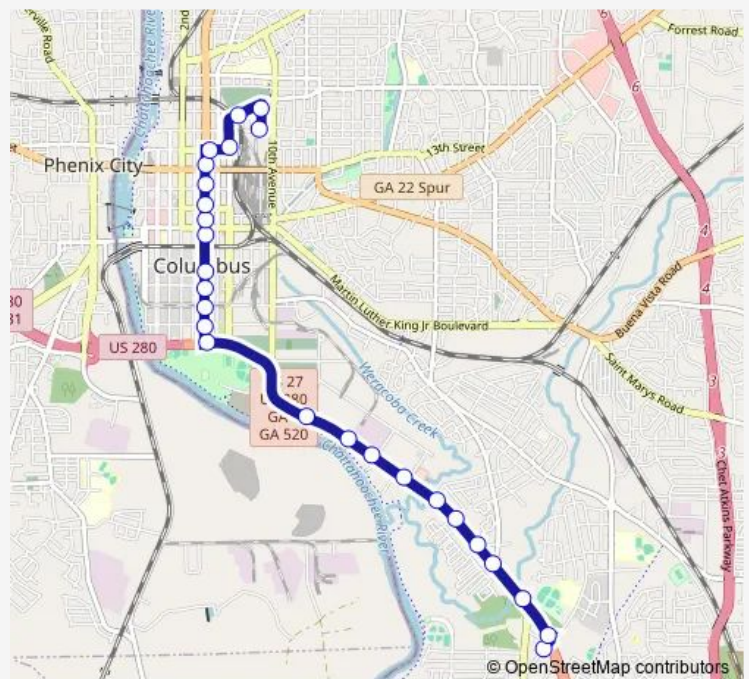

Bus Route 12

[Go to website](#)

Direction

Benning Dr and Levy Rd — Metra Transfer Center

26 stops

[Open route schedule](#)

- Benning Dr and Levy Rd
- Victory Dr and Benning Dr
- S Lumpkin Rd and River Square
- Victory Dr and N Lumpkin Rd
- Victory Dr and N Lumpkin Rd
- Victory Dr and Clay Dr
- Victory Dr and 30th Ave
- Victory Dr and 25th Ave
- Victory Dr and 22nd Ave
- Victory Dr and Huddle House
- Victory Dr and Jackson Ave
- 4th St and Veterans Pkwy
- Veterans Pkwy and 5th St
- Veterans Pkwy and 6th St
- Veterans Pkwy and 7th St
- Veterans Pkwy and 8th St
- Veterans Pkwy and 10th St
- Veterans Pkwy and 10th St
- Veterans Pkwy and 11th St
- Veterans Pkwy and 12th St
- Veterans Pkwy and 13th St

Route schedule

Benning Dr and Levy Rd — Metra Transfer Center

Monday	06:25-18:23
Tuesday	06:25-18:23
Wednesday	06:25-18:23
Thursday	06:25-18:23
Friday	06:25-18:23
Saturday	06:25-18:23
Sunday	—

Route info

Direction: Benning Dr and Levy Rd

Stops: 26

Trip Duration: 0 hour 25 min

Route 12

BusMaps

14th St and Veterans Pkwy

6th Ave and 14th St

Linwood Blvd and 7th Ave

9th Ave and 16th St

Metra Transfer Center

Direction

Metra Transfer Center — Benning Dr and Levy Rd

27 stops

[Open route schedule](#)

Metra Transfer Center

Linwood Blvd and 9th Ave