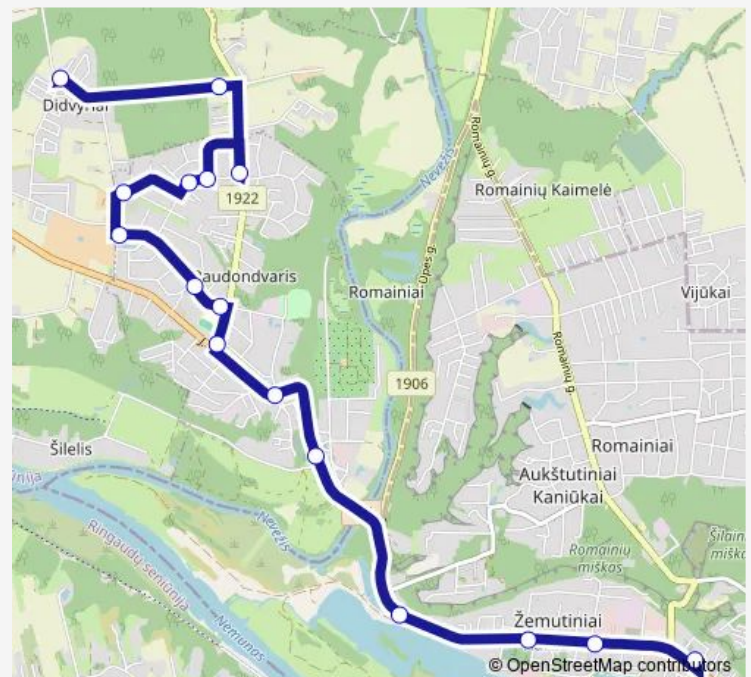

Monday 05:40-21:06

Tuesday 05:40-21:06

Wednesday 05:40-21:06

Thursday 05:40-21:06

Friday 05:40-21:06

Saturday 06:34-20:09

Sunday 06:34-20:09

Route info

Direction: Lomankos g.

Stops: 16

Trip Duration: 0 hour 21 min

48C — Raudondvaris (Didvyriai) - Kaniūkai

Direction

Kaniūkai išlaipinimas — Lomankos g.

14 stops

[Open route schedule](#)

Route info

Direction: Kaniūkai išlaipinimas

Stops: 14

Trip Duration: 0 hour 17 min

Direction

Kaniūkai išlaipinimas — Dobilų g.

13 stops

[Open route schedule](#)

Route info

Direction: Kaniūkai išlaipinimas

Stops: 13

Trip Duration: 0 hour 15 min

48C Bus time schedules and route maps are available in an offline PDF at busmaps.com. Use the busmaps.com website to see live bus times, train schedule or subway schedule, and step-by-step directions for all public transit in Kaunas