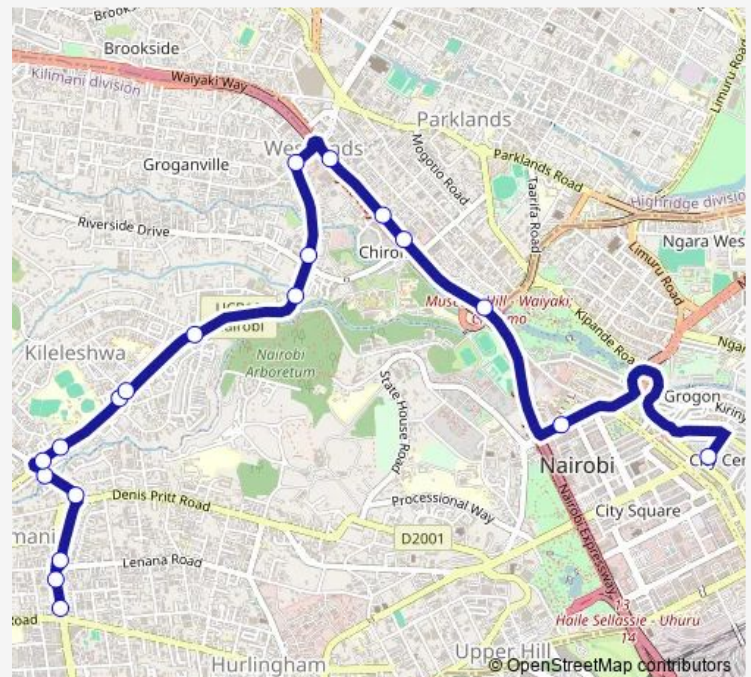

Parklands Baptist/Westlands

Westlands Stage

Eden Square/Icea

Chiromo Mirage

Museum

Main Campus/University Way

Odeon

### Route schedule

Yaya — Odeon

Monday 06:00

Tuesday 06:00

Wednesday 06:00

Thursday 06:00

Friday 06:00

Saturday 06:00

### Route info

Direction: Yaya

Stops: 19

Trip Duration: 0 hour 22 min

48C — Odeon-Chiromo-Westlands-Bypass-Yaya

**Direction**

Odeon — Yaya

16 stops

## Route info

Direction: Odeon

Stops: 16

Trip Duration: 0 hour 20 min

48C Bus time schedules and route maps are available in an offline PDF at [busmaps.com](https://busmaps.com). Use the [busmaps.com](https://busmaps.com) website to see live bus times, train schedule or subway schedule, and step-by-step directions for all public transit in Nairobi