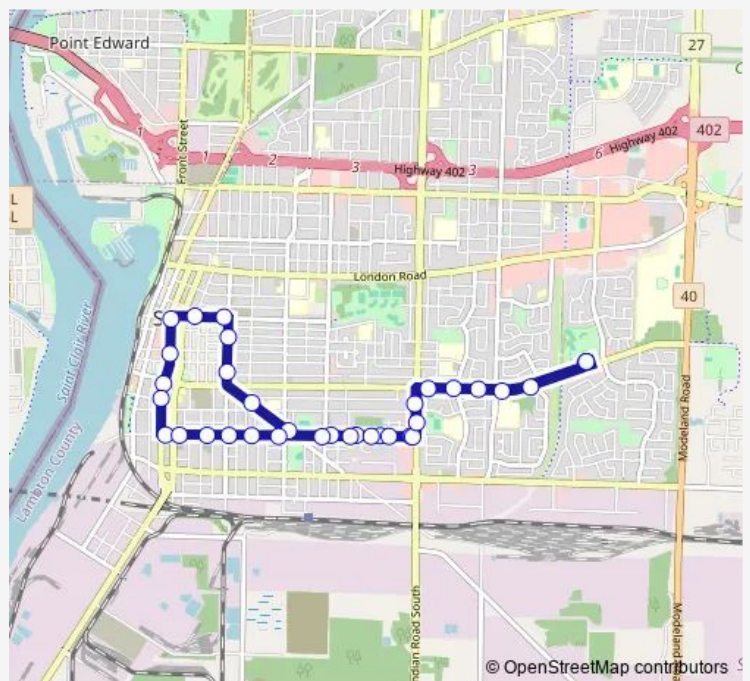

**Direction**  
 Clearwater Terminal — Clearwater Terminal  
 34 stops  
[Open route schedule](#)

- Clearwater Terminal
- Talfourd Street
- Unifor
- 821 Devine Street
- Marshall Gowland Manor
- East Street South
- Russell Street South
- Ross Avenue
- Kathleen Avenue
- Cameron Street
- George Street
- College Avenue
- Bayside Terminal
- DJ Robb Funeral Home
- Sandpiper
- Saint Clair Gardens
- Brock Street
- John Street
- Stuart Street
- Mitton Street
- Shepherd Street

**Route schedule**  
 Clearwater Terminal — Clearwater Terminal

Monday	06:30-17:50
Tuesday	06:30-17:50
Wednesday	06:30-17:50
Thursday	06:30-17:50
Friday	06:30-17:50
Saturday	07:50-17:50
Sunday	—

**Route info**  
 Direction: Clearwater Terminal  
 Stops: 34  
 Trip Duration: 0 hour 40 min

Lansdowne Avenue

Vimy Crescent

Murphy Road

Cardiff

Clearwater Terminal

2 Devine Bus time schedules and route maps are available in an offline PDF at [busmaps.com](https://busmaps.com). Use the [busmaps.com](https://busmaps.com) website to see live bus times, train schedule or subway schedule, and step-by-step directions for all public transit in Port Huron

The schedule is provided in the local timezone. Times with "(+1)" indicate departures on the next day.

PDF file created on 2025-02-26

2024 BusMaps.com - All Rights Reserved