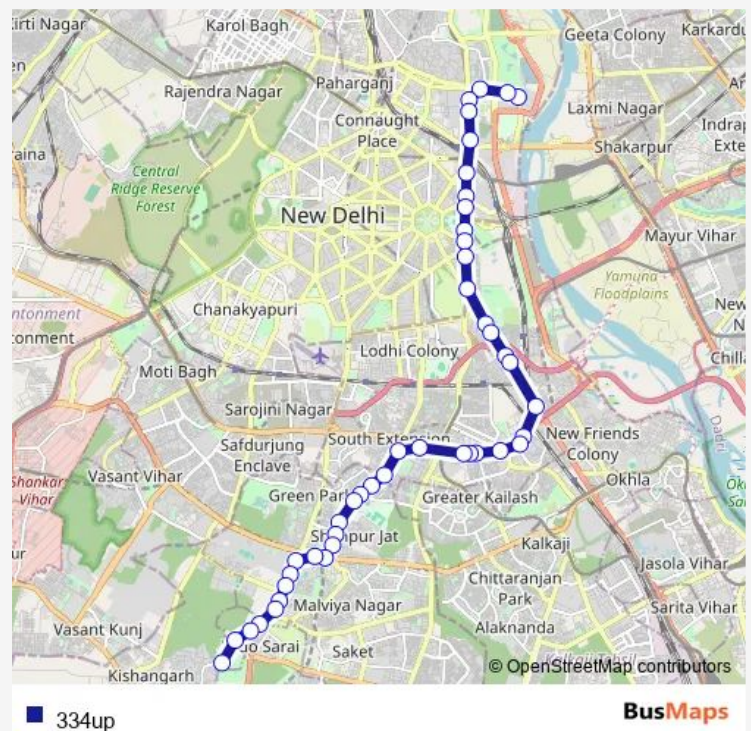

Nehru Nagar

Sri Niwaspuri / PG DAV College Lajpat Nagar

Lajpat Nagar Ring Road

Route schedule

Delhi Sachivalaya (Rajghat Power House) — Mehrauli Terminal

Monday 05:10-22:05

Tuesday 05:10-22:05

Wednesday 05:10-22:05

Thursday 05:10-22:05

Friday 05:10-22:05

Saturday 05:10-22:05

Sunday 05:10-22:05

Route info

Direction: Delhi Sachivalaya (Rajghat Power House)

Stops: 44

Trip Duration: 1 hour 16 min