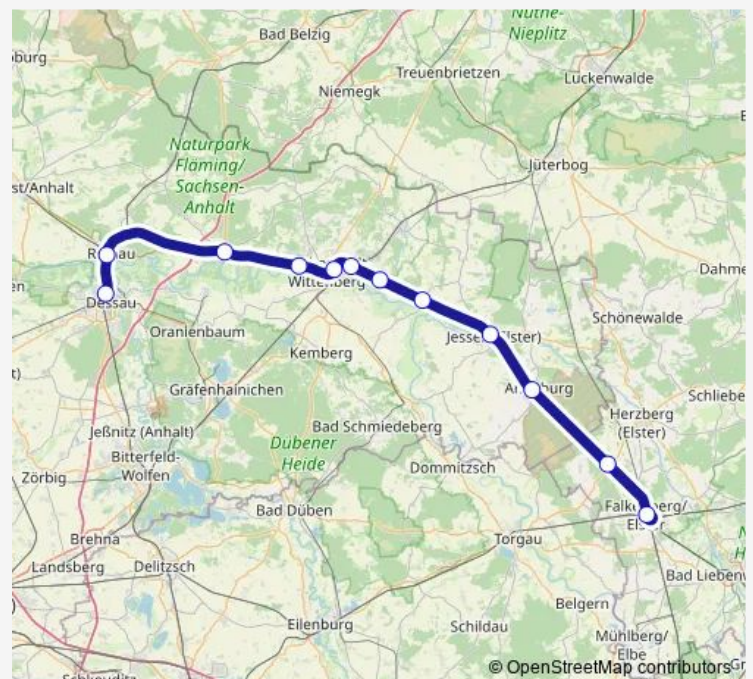

Fermerswalde, Bahnhof

Falkenberg/E., Bahnhof

Route schedule

Dessau, Hauptbahnhof — Falkenberg/E., Bahnhof

Monday 14:35-17:32

Tuesday 14:35-17:32

Wednesday 14:35-17:32

Thursday 14:35-17:32

Friday 14:35-17:32

Saturday —

Sunday —

Route info

Direction: Dessau, Hauptbahnhof

Stops: 12

Trip Duration: 1 hour 15 min

RE14

BusMaps

Direction

Annaburg, Bhf — Dessau, Hauptbahnhof

13 stops

[Open route schedule](#)

Annaburg, Bhf

Jessen (Elster), Bahnhof

Elster (Elbe), Bahnhof