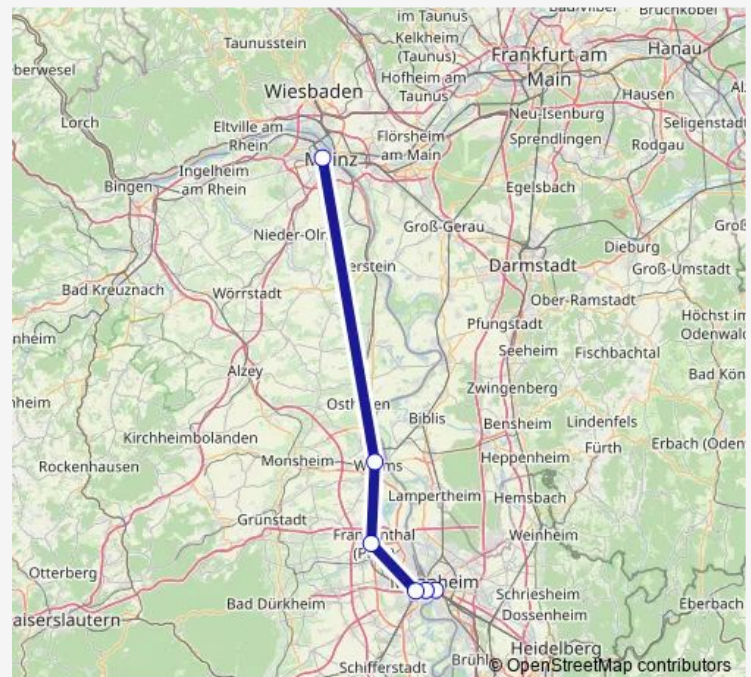

Thursday 21:17

Friday 21:17

Saturday 21:17

Sunday 21:17

Route info

Direction: Mainz Hbf

Stops: 13

Trip Duration: 1 hour 4 min

■ Re14

Direction

Mainz Hbf — Mannheim Hbf

7 stops

[Open route schedule](#)

Mainz Hbf

Worms Hbf

Frankenthal Hbf

Thursday 05:40

Friday 05:40

Saturday —

Sunday —

Route info

Direction: Mannheim Hbf

Stops: 11

Trip Duration: 1 hour 1 min