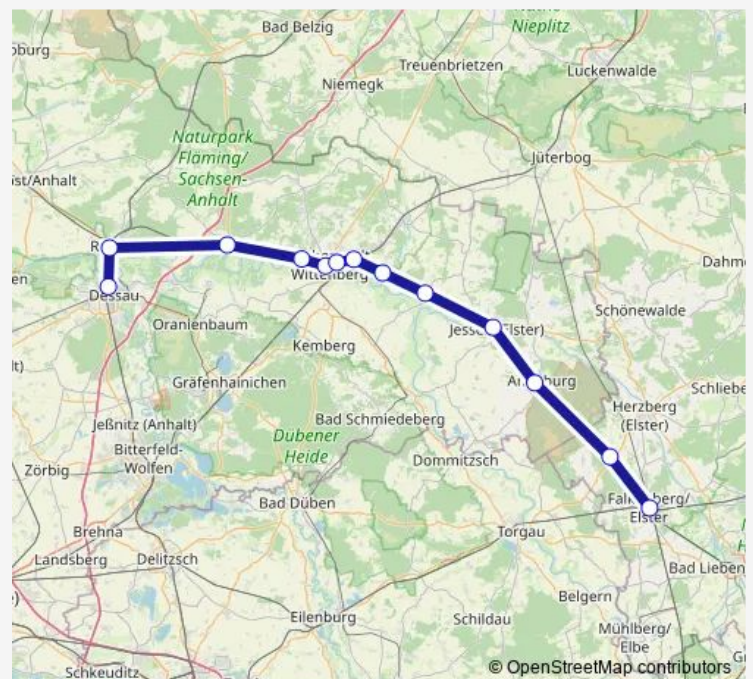

Elster (Elbe)

Mühlanger

Lutherstadt Wittenberg-Labetz

Lutherstadt Wittenberg Hbf

Lutherstadt Wittenberg Altstadt

Lutherstadt Wittenberg-Piesteritz

Griebo

Coswig (Anh)

Klieken

Meinsdorf

Roßlau (Elbe)

Dessau Hbf

Route schedule

Annaburg — Dessau Hbf

Monday 04:30-14:23

Tuesday 04:30-14:23

Wednesday 04:30-14:23

Thursday 04:30-14:23

Friday 04:30-14:23

Saturday —

Sunday —

Route info

Direction: Annaburg

Stops: 14

Trip Duration: 1 hour 6 min

■ Re14 — Regionalexpress Re14

Direction

Zerbst/Anhalt — Dessau Hbf

4 stops

[Open route schedule](#)

Zerbst/Anhalt

Rodleben