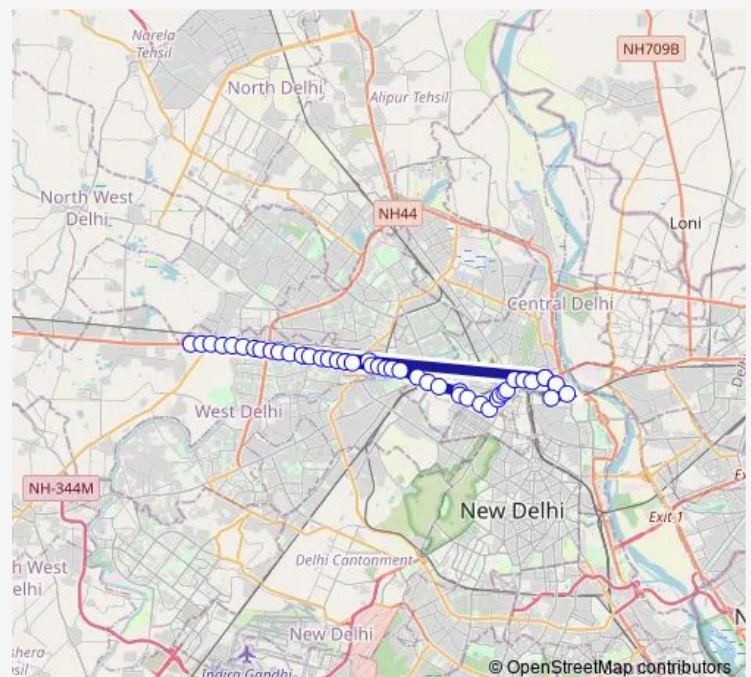

### Route schedule

Isbt Nityanand Marg — Old Delhi Railway Station (T)

Monday 00:45-04:25

Tuesday 00:45-04:25

Wednesday 00:45-04:25

Thursday 00:45-04:25

Friday 00:45-04:25

Saturday 00:45-04:25

### Route info

Direction: Isbt Nityanand Marg

Stops: 46

Trip Duration: 2 hour 23 min

0929(NS)Down

BusMaps

Punjabi Bagh Terminal (Rohtak Road)

Punjabi Bagh West Power House