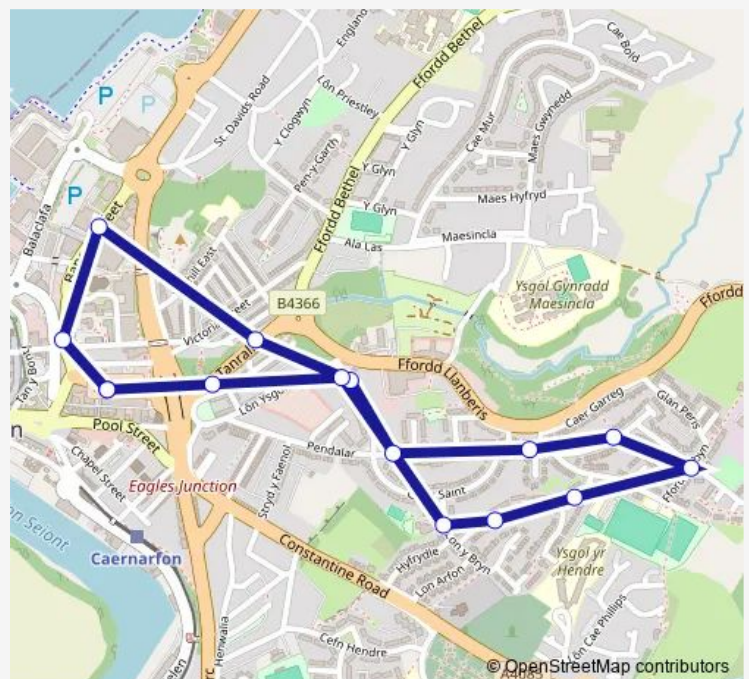

Tuesday 07:55-16:55

Wednesday 07:55-16:55

Thursday 07:55-16:55

Friday 07:55-16:55

Saturday 07:55-16:55

Sunday —

Route info

Direction: Caernarfon Bus Station Stand B

Stops: 15

Trip Duration: 0 hour 12 min

■ G1 — Caernarfon - Maes Barcer

Direction

Caernarfon Bus Station Stand B — Caernarfon Bus Station Stand B

15 stops

[Open route schedule](#)

Caernarfon Bus Station Stand B

Turf Square

Asda Stand B

Margaret Street Subway

Allt Ysgubor Goch

Cil Isaf

Cil Coed

Pandy Road

Bro Seiont

Monday 07:40-17:40

Tuesday 07:40-17:40

Wednesday 07:40-17:40

Thursday 07:40-17:40

Friday 07:40-17:40

Saturday 07:40-17:40

Sunday 09:25-13:55

Route info