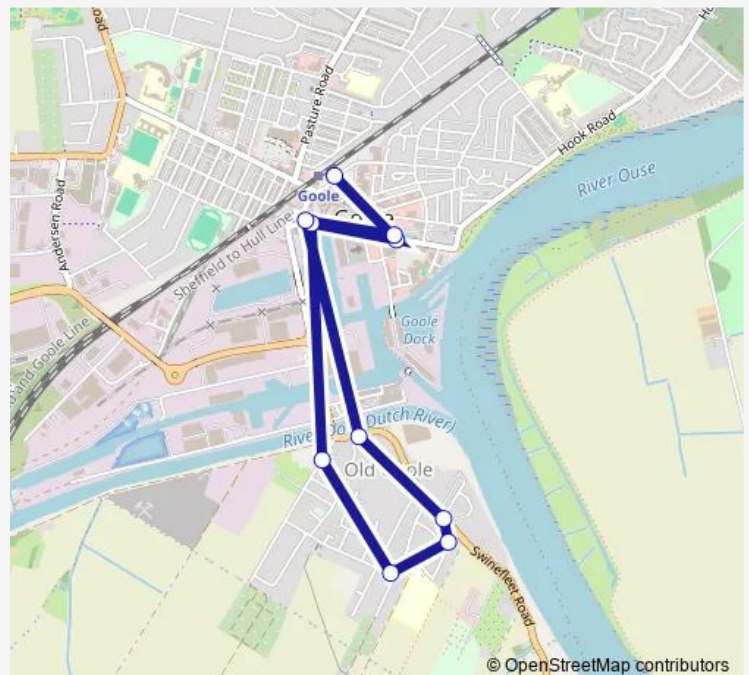

## Bus G1 Goole Town Centre - Goole Estates (Circle)

[Go to website](#)**Direction**

Goole Interchange — Goole North Street

10 stops

[Open route schedule](#)

Goole Interchange

Supermarket

Goole Stanhope Street

Goole Interchange — Goole North Street

Monday	08:40-16:00
--------	-------------

Tuesday	08:40-16:00
---------	-------------

Wednesday	08:40-16:00
-----------	-------------

Thursday	08:40-16:00
----------	-------------

Friday	08:40-21:30
--------	-------------

Saturday	08:40-21:30
----------	-------------

Sunday	11:15-16:15
--------	-------------

**Route info**

Direction: Goole Interchange

Stops: 10

Trip Duration: 0 hour 27 min

© OpenStreetMap contributors

■ G1 — Goole Town Centre - Goole Estates (Circle)

**BusMaps**

G1 Bus time schedules and route maps are available in an offline PDF at [busmaps.com](https://busmaps.com). Use the [busmaps.com](https://busmaps.com) website to see live bus times, train schedule or subway schedule, and step-by-step directions for all public transit in Goole