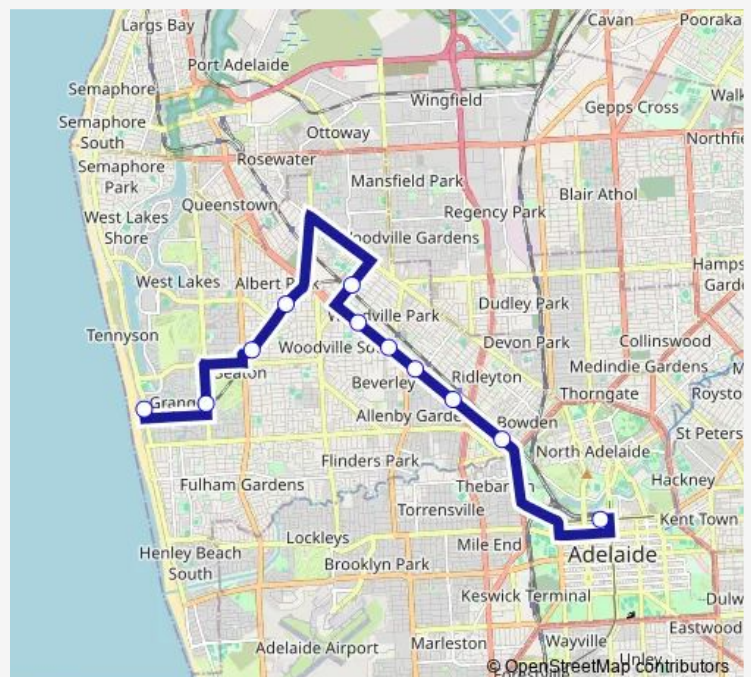

Stop 30 Frederick Rd - East side

Stop 30A Military Rd - East side

### Route schedule

Stop Temp Woodville Rd - West side — Stop 30A Military Rd - East side

Monday	05:34-00:04 <sup>+1</sup>
Tuesday	—
Wednesday	—
Thursday	—
Friday	—
Saturday	—
Sunday	—

### Route info

Direction: Stop Temp Woodville Rd - West side

Stops: 5

Trip Duration: 0 hour 21 min

■ G1 — Grange to City

## Direction

Stop 30A Military Rd - East side — Stop W1 North Tce - South side

11 stops

[Open route schedule](#)

Stop 30A Military Rd - East side

Stop 30 Frederick Rd - West side

Stop 29 West Lakes Blvd - East side