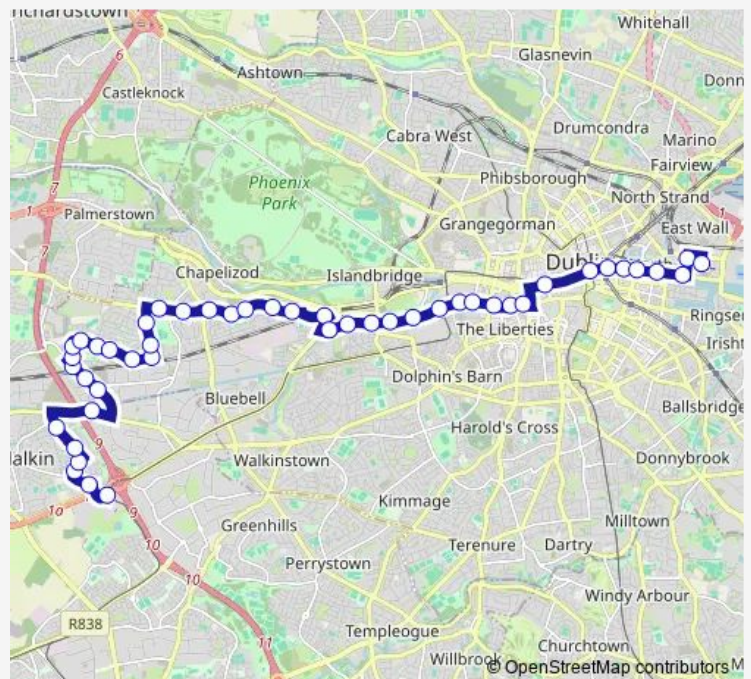

### Route schedule

Red Cow Luas — Castleforbes Road

Monday	03:17-02:21 <sup>+1</sup>
Tuesday	03:21-02:21 <sup>+1</sup>
Wednesday	03:21-02:21 <sup>+1</sup>
Thursday	03:21-02:21 <sup>+1</sup>
Friday	03:21-02:21 <sup>+1</sup>
Saturday	03:21-02:21 <sup>+1</sup>
Sunday	03:21-02:17 <sup>+1</sup>

### Route info

Direction: Red Cow Luas

Stops: 47

Trip Duration: 1 hour 7 min

G1 — Red Cow Luas - Spencer Dock

St Gabriel's School

Markievicz Park

O'Hogan Road

Basin Street Lower

James Street

Thomas Street

Bridgefoot Street

Francis Street Junction

High Street

Ormond Quay

Eden Quay