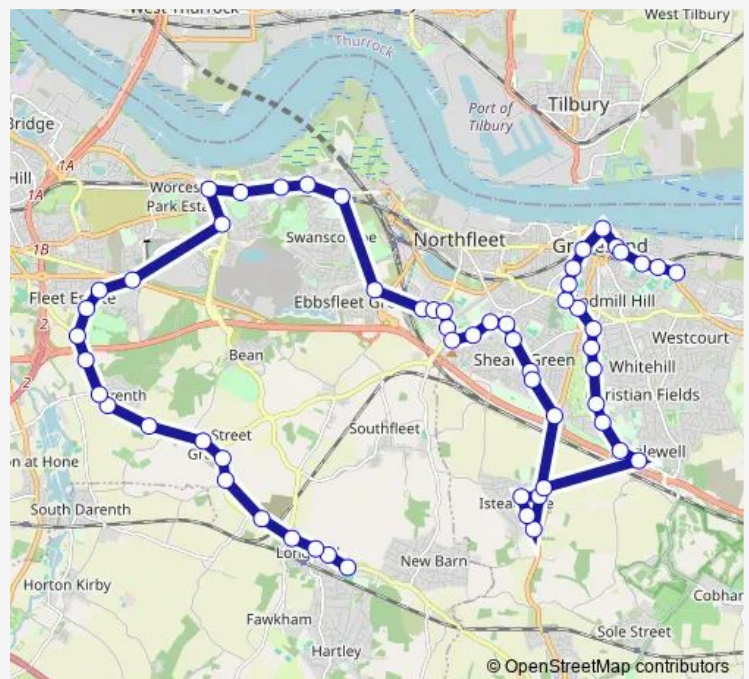

Thursday 15:25

Friday 15:25

Saturday —

Sunday —

Route info

Direction: Longfield Academy

Stops: 58

Trip Duration: 1 hour 28 min

■ G1 — Singlewell - Gravesend - Istead Rise - Meopham - Longfield Academy **BusMaps**

Railway Station

Ackers Drive

Eastgate Community Centre

Bonham Way

Orchard Road

Pepper Hill Sainsbury's

Hall Road

Lewis Road middle

Shops

Brookside Road

Wrotham Road

Manor Hotel

The George

Brenchley Avenue

Gypsy Corner

Thursday 06:43

Friday 06:43

Saturday —

Sunday —

Route info

Direction: Milton Ale Shades

Stops: 62

Trip Duration: 1 hour 21 min