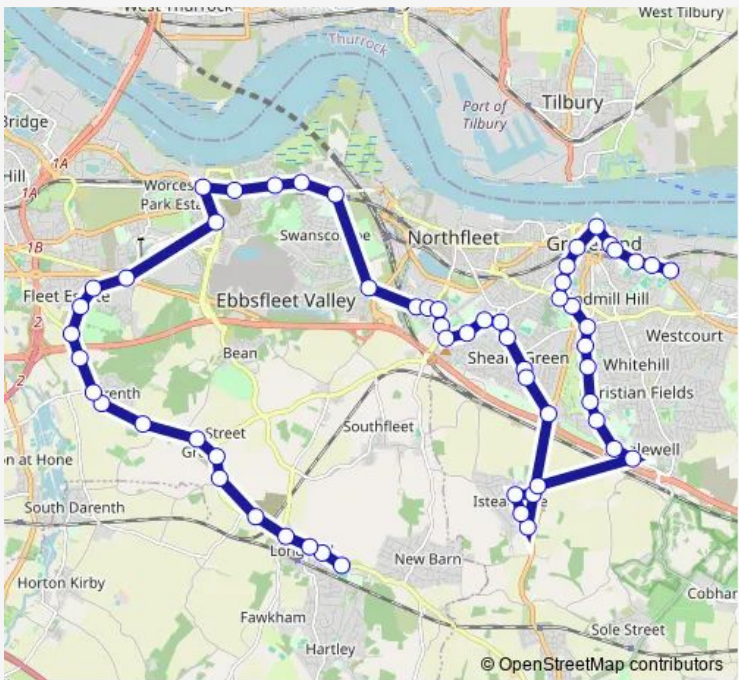

## Bus G1 Singlewell - Gravesend - Istead Rise - Meopham - Longfield Academy

[Go to website](#)

**Direction**  
 Longfield Academy — Milton Ale Shades  
 58 stops  
[Open route schedule](#)

- Longfield Academy
- St Marys Way
- Church
- Whitehill Crossroads
- Mile End Green
- Gill's Road
- Malt House Farm
- Green Spice
- Primary School
- Hill Rise
- Watchgate
- Gore Cottages
- Gore Farm
- Gore Hill
- Lunedale Road
- St James' Lane
- St Clements Lakes
- Station Road
- The Avenue
- Knockhall Road
- Craylands Lane

Route schedule  
 Longfield Academy — Milton Ale Shades

Monday	15:25
Tuesday	15:25
Wednesday	14:10
Thursday	15:25
Friday	15:25
Saturday	—
Sunday	—

Route info  
 Direction: Longfield Academy  
 Stops: 58  
 Trip Duration: 1 hour 28 min

■ G1 — Singlewell - Gravesend - Istead Rise - Meopham - Longfield Academy **BusMaps**

Railway Station

Ackers Drive

Eastgate Community Centre

Bonham Way

Orchard Road

Pepper Hill Sainsbury's

Hall Road

## Route info

Direction: Milton Ale Shades

Stops: 62

Trip Duration: 1 hour 21 min

Brookside Road

Wrotham Road

Tollgate

Oaklands Road