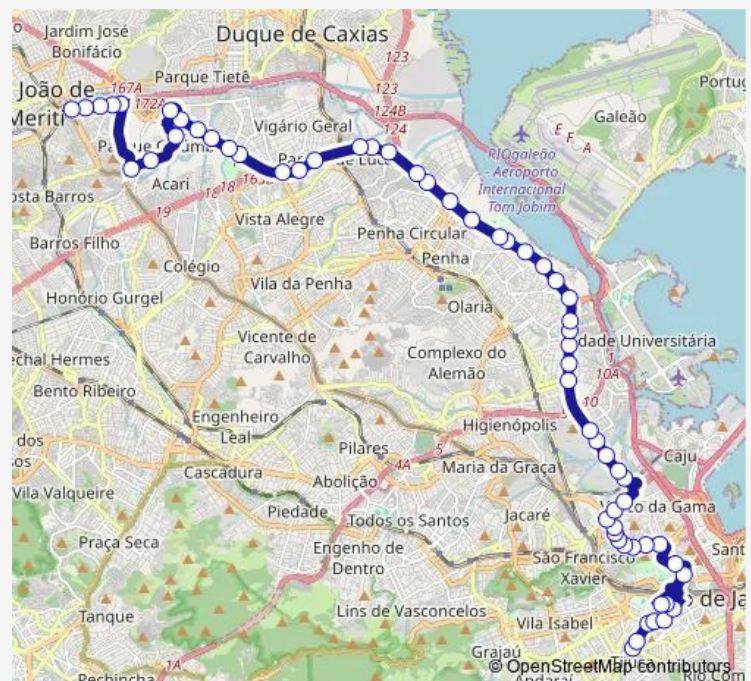

Schultz Wenk

Feijão

Batata

Route schedule

Ponto Final: Pavuna : Mercúrio — Ponto Final: Saens Peña : Linha 665

Monday 00:00

Tuesday 00:00

Wednesday 00:00

Thursday 00:00

Friday 00:00

Saturday 00:00

Sunday 00:00

Route info

Direction: Ponto Final: Pavuna : Mercúrio

Stops: 68

Trip Duration: 1 hour 7 min