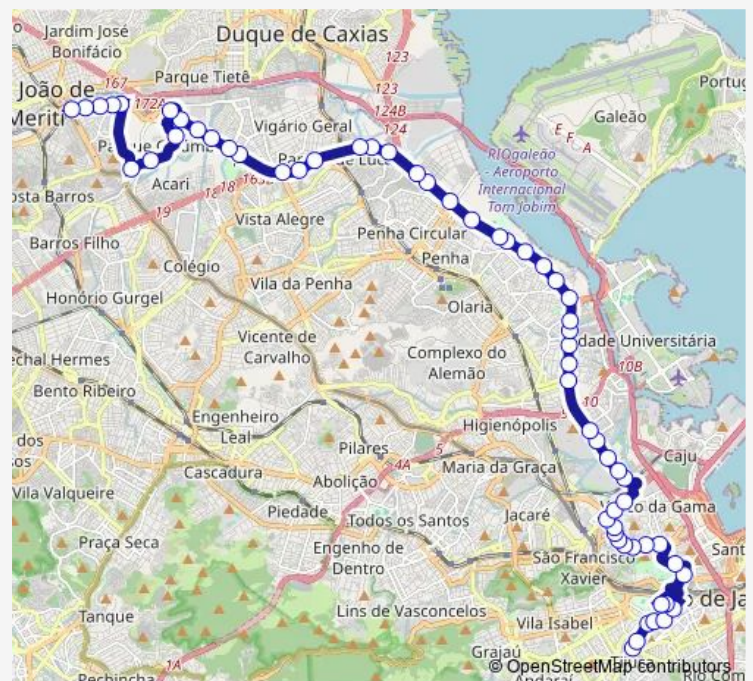

Schultz Wenk

Feijão

Batata

Route schedule

Ponto Final: Pavuna : Mercúrio — Ponto Final: Saens Peña : Linha 665

Monday	00:00
Tuesday	00:00
Wednesday	00:00
Thursday	00:00
Friday	00:00
Saturday	00:00
Sunday	00:00

Route info

Direction: Ponto Final: Pavuna : Mercúrio

Stops: 68

Trip Duration: 1 hour 41 min

SVA665 — Pavuna - Saens Peña

Lobo Júnior

Ingáí

APA da Fazendinha

Supermercados Guanabara - Tijuca

Pareto

Major Ávila

Ponto Final: Saens Peña : Linha 665

Direction

Ponto Final: Saens Peña : Linha 665 — Ponto Final: Pavuna : Mercúrio

60 stops

[Open route schedule](#)