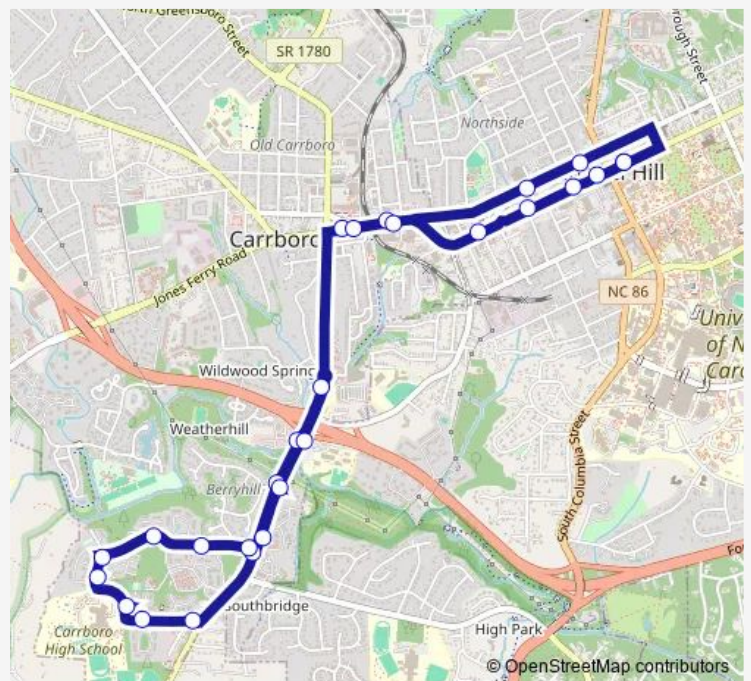

Bus Safe Ride J Safe Ride J - Franklin Street / Carrboro / Rock Creek

Go to website

Direction

East Franklin Street at Varsity Theatre — East Franklin Street at Varsity Theatre

27 stops

[Open route schedule](#)

- East Franklin Street at Varsity Theatre
- West Franklin Street at Columbia Street
- West Franklin St at Church St
- West Franklin Street at Kenan Street Westbound
- West Franklin Street at North Roberson Street
- East Main Street at Lloyd Street
- East Main Street at Jade Palace
- South Greensboro Street at Traffic Circle
- Smith Level Road at Public Works Department
- Smith Level Road at Willow Oak Lane Southbound
- Smith Level Road at BPW Club Road Southbound
- Rock Haven Road at Smith Level Road
- Rock Haven Road at Rock Creek Road West
- Carrboro High School Northbound
- Tar Hill Drive at Carrboro High School Northbound
- Tar Hill Drive at BPW Club Road Northbound
- BPW Club Road at Apartments
- BPW Club Road at the Villages
- BPW Club Road at Smith Level Road
- Smith Level Road at BPW Club Road Northbound

Route schedule

East Franklin Street at Varsity Theatre — East Franklin Street at Varsity Theatre

Monday	23:15-02:15 ⁺¹
Tuesday	23:15-02:15 ⁺¹
Wednesday	23:15-02:15 ⁺¹
Thursday	23:15-02:15 ⁺¹
Friday	23:15-02:15 ⁺¹
Saturday	23:15-02:15 ⁺¹
Sunday	—

Route info

Direction: East Franklin Street at Varsity Theatre

Stops: 27

Trip Duration: 0 hour 25 min

Smith Level Road at Willow Oak Lane Northbound
Smith Level Road at Frank Porter Graham School
East Main Street at Weaver Street Realty
East Main Street at Arts Center Plaza
West Rosemary Street at Mini Mart Eastbound
West Rosemary Street at Pritchard Avenue
East Franklin Street at Varsity Theatre