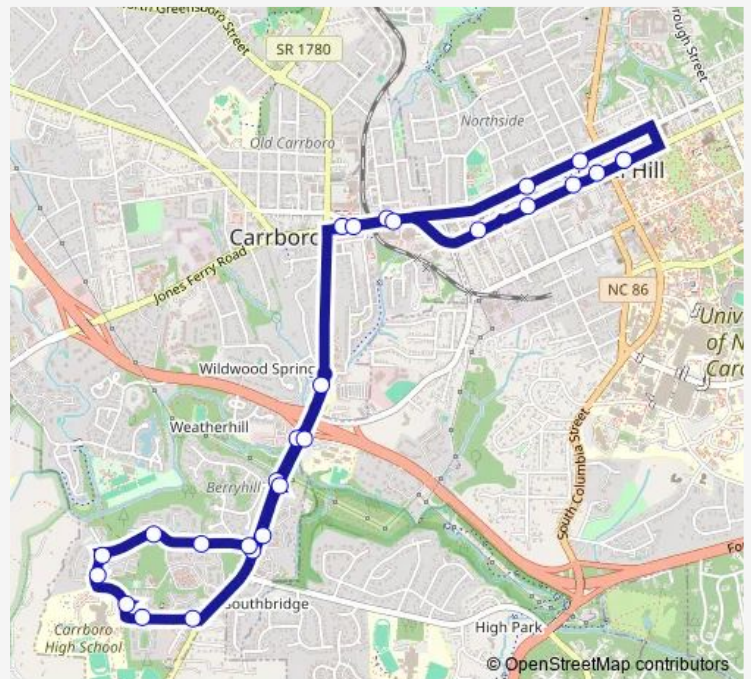

Bus Safe Ride J Safe Ride J - Franklin Street / Carrboro / Rock Creek

[Go to website](#)

Direction

East Franklin Street at Varsity Theatre — East Franklin Street at Varsity Theatre

27 stops

[Open route schedule](#)

- East Franklin Street at Varsity Theatre
- West Franklin Street at Columbia Street
- West Franklin St at Church St
- West Franklin Street at Kenan Street Westbound
- West Franklin Street at North Roberson Street
- East Main Street at Lloyd Street
- East Main Street at Jade Palace
- South Greensboro Street at Traffic Circle
- Smith Level Road at Public Works Department
- Smith Level Road at Willow Oak Lane Southbound
- Smith Level Road at BPW Club Road Southbound
- Rock Haven Road at Smith Level Road
- Rock Haven Road at Rock Creek Road West
- Carrboro High School Northbound
- Tar Hill Drive at Carrboro High School Northbound
- Tar Hill Drive at BPW Club Road Northbound
- BPW Club Road at Apartments
- BPW Club Road at the Villages
- BPW Club Road at Smith Level Road
- Smith Level Road at BPW Club Road Northbound

Route schedule

East Franklin Street at Varsity Theatre — East Franklin Street at Varsity Theatre

Monday	23:15-02:15 ⁺¹
Tuesday	23:15-02:15 ⁺¹
Wednesday	23:15-02:15 ⁺¹
Thursday	23:15-02:15 ⁺¹
Friday	23:15-02:15 ⁺¹
Saturday	23:15-02:15 ⁺¹
Sunday	—

Route info

Direction: East Franklin Street at Varsity Theatre

Stops: 27

Trip Duration: 0 hour 25 min

Smith Level Road at Willow Oak Lane Northbound
Smith Level Road at Frank Porter Graham School
East Main Street at Weaver Street Realty
East Main Street at Arts Center Plaza
West Rosemary Street at Mini Mart Eastbound
West Rosemary Street at Pritchard Avenue
East Franklin Street at Varsity Theatre