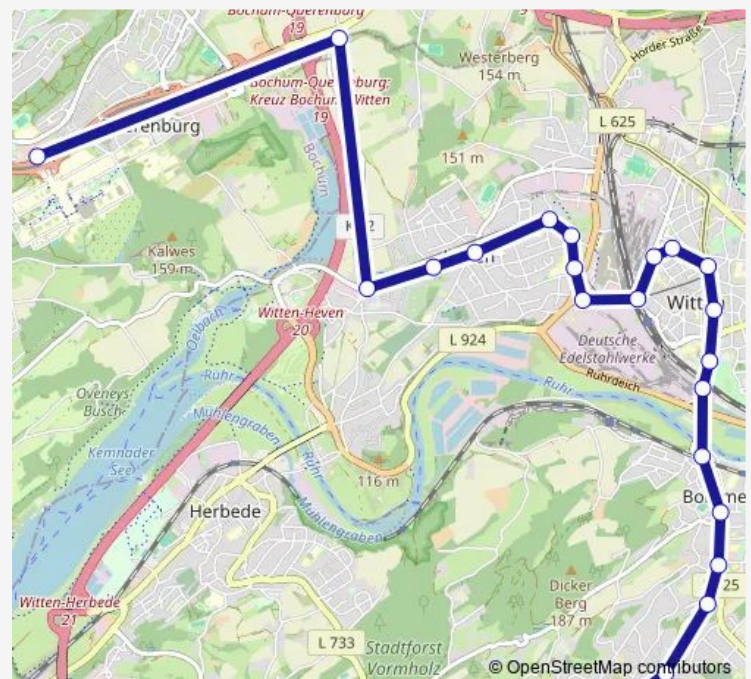

Direction

Witten Bommeraner Heide — Bochum Ruhr-Universität

23 stops

[Open route schedule](#)

Witten Bommeraner Heide

Witten Trienendorfer Str.

Witten Siepenstr.

Witten Rigeikenstr.

Saturday 03:10-02:10⁺¹

Sunday 03:10-04:10

Route info

Direction: Witten Bommeraner Heide

Stops: 23

Trip Duration: 0 hour 26 min

■ NE17

Bochum Kleinherbeder Str.

Bochum Ruhr-Universität

Direction

Witten Bommeraner Heide — Bochum Ruhr-Universität

23 stops

[Open route schedule](#)

Witten Bommeraner Heide

Witten Trienendorfer Str.

Witten Siepenstr.

Route info

Direction: Bochum Ruhr-Universität

Stops: 18

Trip Duration: 0 hour 30 min

NE17 Bus time schedules and route maps are available in an offline PDF at busmaps.com. Use the busmaps.com website to see live bus times, train schedule or subway schedule, and step-by-step directions for all public transit in Bochum