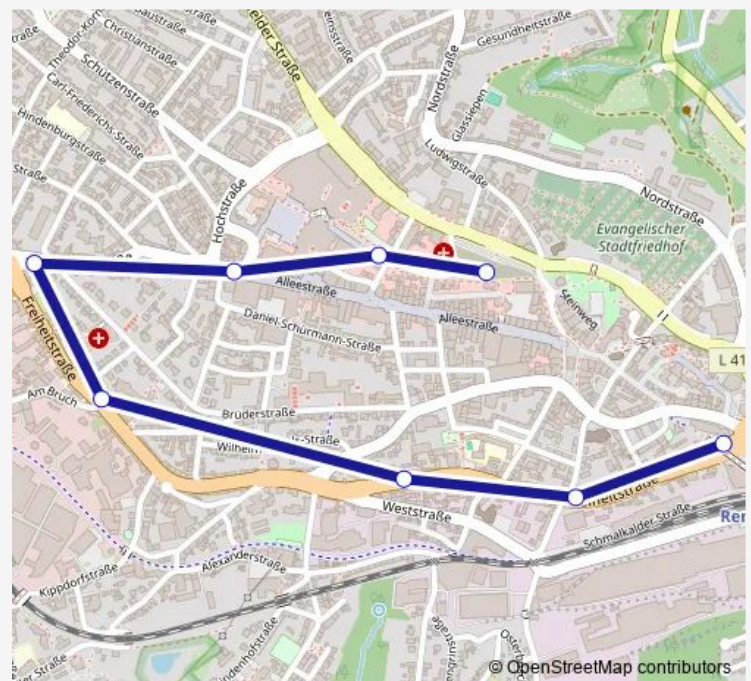

### Direction

Remscheid Hbf — Remscheid Friedrich-Ebert-Pl.

8 stops

[Open route schedule](#)

Remscheid Hbf

Remscheid Papenberger Straße

Remscheid Stachelhausen

Remscheid Brucher Straße

### Route schedule

Remscheid Hbf — Remscheid Friedrich-Ebert-Pl.

Monday 21:33

Tuesday 21:33

Wednesday 21:33

Thursday 21:33

Friday —

Saturday —

### Route info

Direction: Remscheid Hbf

Stops: 8

Trip Duration: 0 hour 9 min

■ NE17

**Direction**

Remscheid Hbf — Remscheid Friedrich-Ebert-Pl.

8 stops

Remscheid Friedrich-Ebert-Pl.

**Route schedule**

Remscheid Hbf — Remscheid Friedrich-Ebert-Pl.

Monday	—
Tuesday	21:33
Wednesday	—
Thursday	—
Friday	21:33
Saturday	21:33
Sunday	—

**Route info**

Direction: Remscheid Hbf