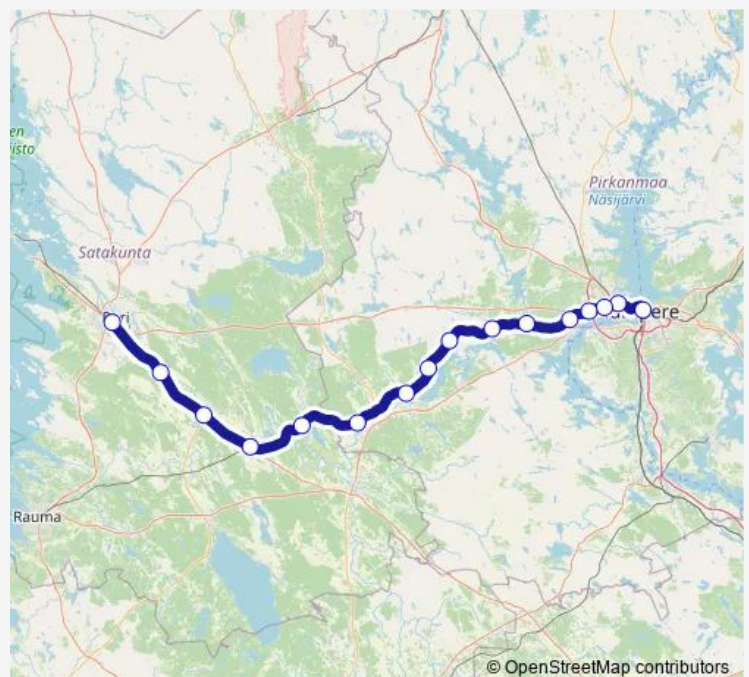

Äetsä

Ahvenus

Kokemäki

Harjavalta

Nakkila

Pori

Route schedule

Tampere — Pori

Monday 16:11

Tuesday 16:11

Wednesday 16:11

Thursday 16:11

Friday 16:11

Saturday —

Sunday 16:11

Route info

Direction: Tampere

Stops: 16

Trip Duration: 1 hour 33 min

■ IC 469 — Tampere - Pori

IC 469 Long Distance Trains time schedules and route maps are available in an offline PDF at busmaps.com. Use the busmaps.com website to see live bus times, train schedule or subway schedule, and step-by-step directions for all public transit in Tampere