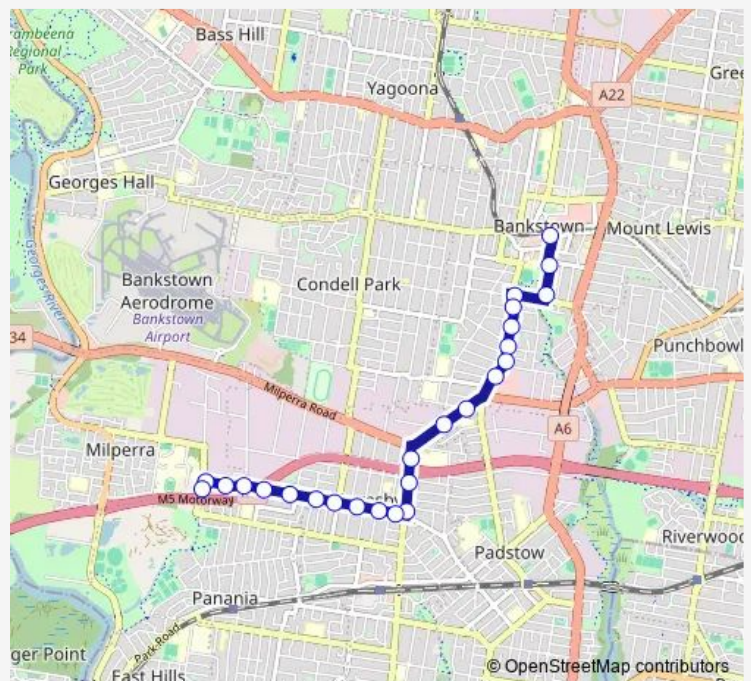

Beaconsfield St After Victoria St

Beaconsfield St After Sherwood St

Beaconsfield St At Queen St

Revesby North Post Office, Beaconsfield St

Beaconsfield St After Gowlland Pde

Route schedule

Bankstown Station, Stand A — Horsley Rd After Beaconsfield St

Monday 08:08

Tuesday 08:08

Wednesday 08:08

Thursday 08:08

Friday 08:08

Saturday —

Sunday —

Route info

Direction: Bankstown Station, Stand A

Stops: 25

Trip Duration: 0 hour 16 min

S157 — Bankstown Station to Mt St Joseph Secondary School

Beaconsfield St After Gowlland Pde

Beaconsfield St Opp Marigold St

213 Beaconsfield St

Beaconsfield St At Horsley Rd

Horsley Rd After Beaconsfield St

S157 School Bus time schedules and route maps are available in an offline PDF at busmaps.com. Use the busmaps.com website to see live bus times, train schedule or subway schedule, and step-by-step directions for all public transit in Liverpool