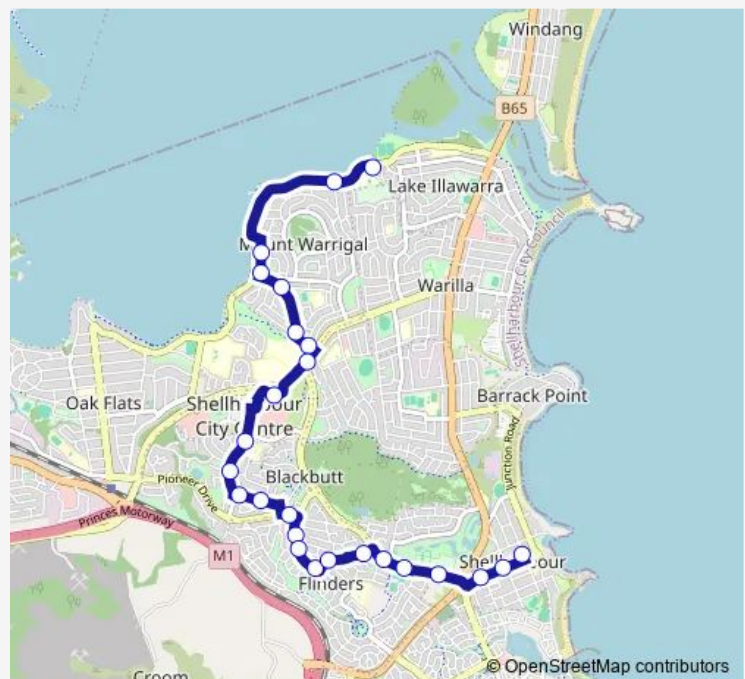

Entrance Rd Opp Shellharbour Hospital Lake

Stockland Shellharbour

College Av After Benson Av

College Av Opp Cygnet Av

Glider Av At Kangaroo Dr

Glider Av Opp Wallaby St

Pioneer Dr Before Brunderee Rd

Brunderee Rd Before Tyrrell St

Brunderee Rd After Tyrrel St

Brunderee Rd Before Baragoot Rd

Baragoot Rd At Colville St

Baragoot Rd Opp Tabourie Cl

Kingdom Hall, Wattle Rd

Route schedule

Lake Illawarra High School, School Grounds, Reddall Pde
— Wentworth St After Addison St

Wattle Rd Opp Flinders Reserve

Wattle Rd Opp Shellharbour Workers Club

Pioneer Park, Addison St

Addison St At Mary St

Wentworth St After Addison St

Direction

Little Park, Wollongong St — Lake Illawarra High School, School Grounds, Reddall Pde

28 stops

[Open route schedule](#)

Little Park, Wollongong St

Addison St At Wentworth St

Addison St Before Mary St

Addison St Opp Pioneer Park

Shellharbour Workers Club, Wattle Rd

Flinders Reserve, Wattle Rd