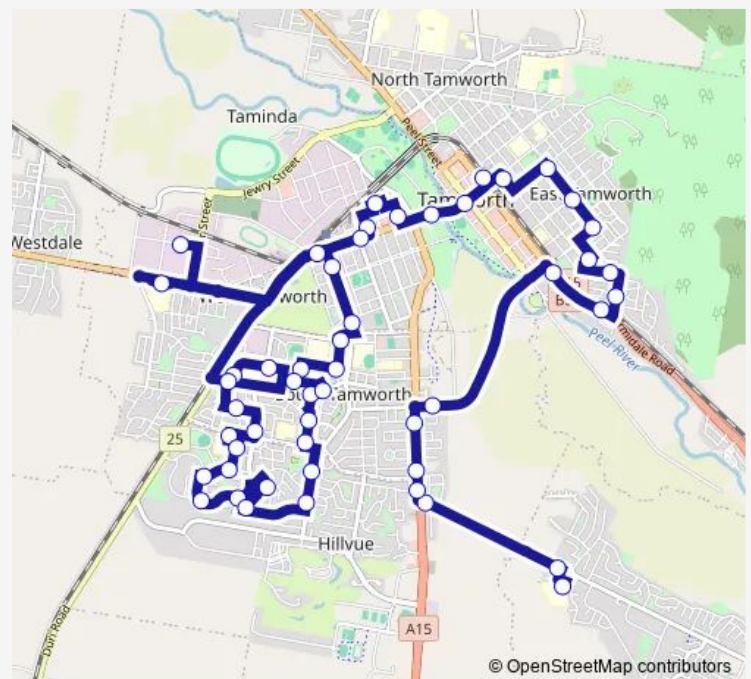

Marius St After Murray St

Armidale Rd Before Hall St

Hall St Opp Ashburton St

Carthage St Before Kelso Av

Chelmsford St Before Upper St

Murray St At Napier St

Napier St At Hill St

Napier St Before Fitzroy St

Carthage St Before Brisbane St

Tamworth Station, Coach Stop

Brisbane St At Peel St

Bridge St Opp Carter St

Tamworth West Public School, Church St

Route schedule

Carinya Christian School — Tamworth Buslines Depot, Hume St

Monday	15:15
Tuesday	15:15
Wednesday	15:15
Thursday	15:15
Friday	15:15
Saturday	—
Sunday	—

Route info

Direction: Carinya Christian School

Stops: 51

Trip Duration: 1 hour 10 min

S157 — Kangaroo Bus - Carinya Christian to South Tamworth via East Tamworth

Grant St After Wahroonga Dr

Grant St At Alexis St

Croydon Av After Hillvue Rd

Barsden Park, Croydon Av

Coromandel St At Robert St

Robert St At David St

Tamworth Buslines Depot, Hume St

S157 School Bus time schedules and route maps are available in an offline PDF at busmaps.com. Use the busmaps.com website to see live bus times, train schedule or subway schedule, and step-by-step directions for all public transit in Tamworth