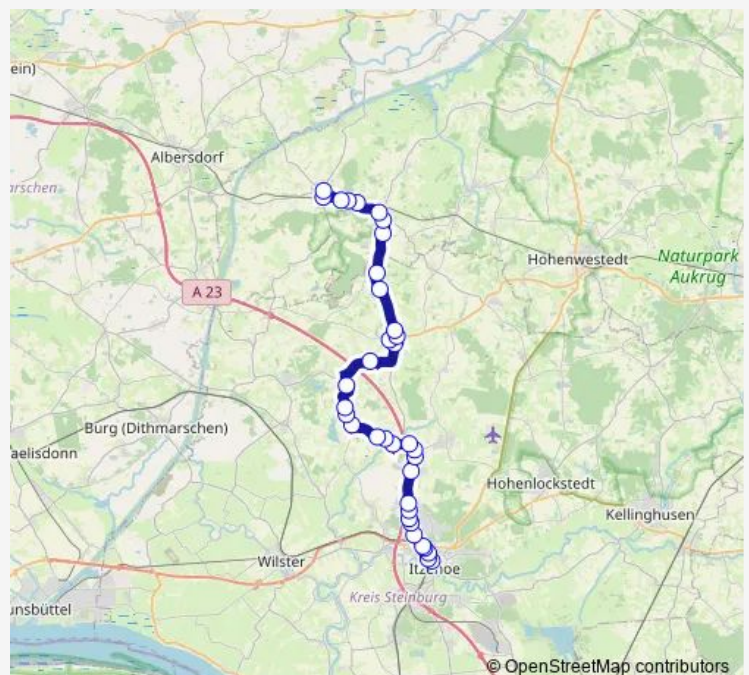

### Route schedule

Hanerau-Hademarschen, Markt — Itzehoe, ZOB

Monday	07:35
Tuesday	07:35
Wednesday	07:35
Thursday	07:35
Friday	07:35
Saturday	—
Sunday	—

### Route info

Direction: Hanerau-Hademarschen, Markt

Stops: 38

Trip Duration: 1 hour 9 min

6160 — Itzehoe > Mehlbek > Schenefeld > Hanerau-Hademarschen

BusMaps

Kaaks, Neuer Kamp

Kaaks, Eversdorf