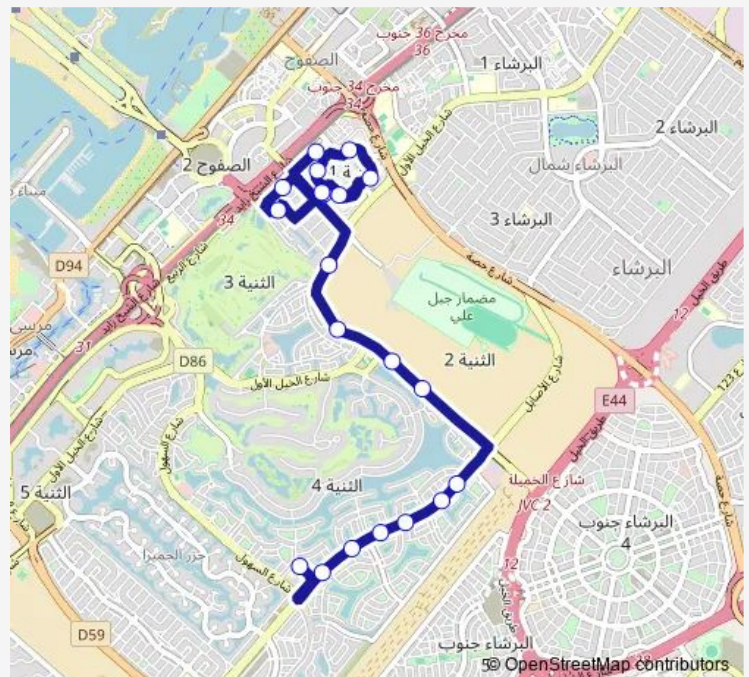

Dubai International Academy 1

The Lakes Turnoff 1

Regent International School 1

The Greens, Terminus

The Greens, Al Sidir

Al Barsha Heights, Mashael Building 2

Al Barsha Heights, Minc Apartments 2

Al Barsha Heights, Ramee Guestline Hotel 2

Al Barsha Heights, Saleh Bin Lahej Building 2

Al Barsha Heights, Mazoon Hotel & Apartments 1

Al Barsha Heights, Mashael Building 1

Dubai Internet City Metro Bus Stop Landside 1

Route schedule

The Meadows, Dubai British School — Dubai Internet City Metro Bus Stop Landside 1

Monday	04:28-23:05
Tuesday	04:28-23:05
Wednesday	04:28-23:05
Thursday	04:28-23:05
Friday	04:29-00:05 ⁺¹
Saturday	04:29-23:03
Sunday	07:20-23:05

Route info

Direction: The Meadows, Dubai British School

Stops: 20

Trip Duration: 0 hour 27 min

F31 — Dubai Internet City MS - The Meadows East

Direction

Dubai Internet City Metro Bus Stop Landside 1 — The Meadows, Dubai British School

18 stops

[Open route schedule](#)

Dubai Internet City Metro Bus Stop Landside 1