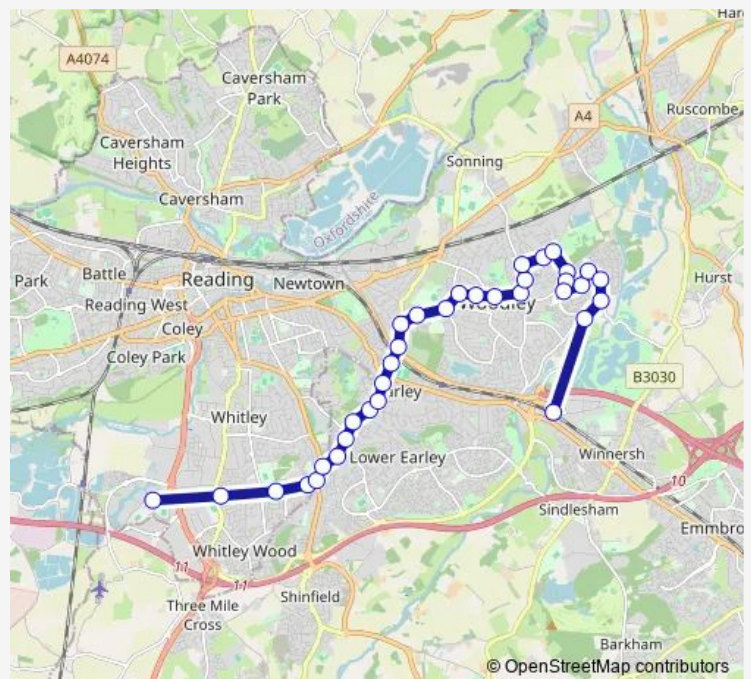

Woodwaye

Chequers

Headley Road Circle

Route schedule

Reading Stadium Bus Park — Winnersh Triangle Railway Station

Monday 22:00

Tuesday 22:00

Wednesday 22:00

F31

BusMaps

Wilmington Close

Ravensbourne Drive

Brecon Road Parade

Brandon Avenue

Oakdale Walk

Headley Close

Woodley Piazza

Lysander Close

Harvard Close

Sunderland Close

Sandford Lane

Herald Way

Winnersh Triangle Railway Station

Direction

Thursday 13:09-18:39

Friday 18:39

Saturday 13:09

Sunday 13:09

Route info

Direction: Winnersh Triangle Railway Station

Stops: 33

Trip Duration: 0 hour 49 min