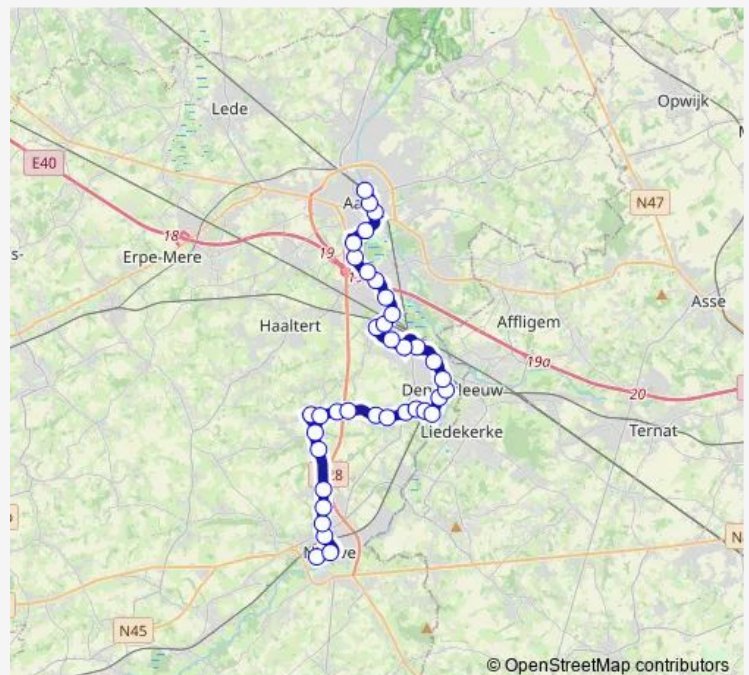

Iddergem Station

Route schedule

Aalst Station perron 3 — Ninove Centrum

Monday —

Tuesday 22:57-02:35⁺¹

Wednesday 04:15-05:55

Thursday —

Friday —

Saturday —

Sunday —

Route info

Direction: Aalst Station perron 3

Stops: 36

Trip Duration: 0 hour 48 min

F31 — Aalst - Denderleeuw - Ninove

Iddergem Huissegem Kerk

Ninove Wilgenlaan

Ninove Lindendreef

Ninove Bloemenwijk

Ninove Abdijpoort

Ninove Graanmarkt

Ninove Centrum

Direction

Ninove Centrum — Aalst Station perron 3

—

Sunday

—

Route info

Direction: Ninove Centrum

Stops: 37

Trip Duration: 0 hour 48 min

Welle Dorp