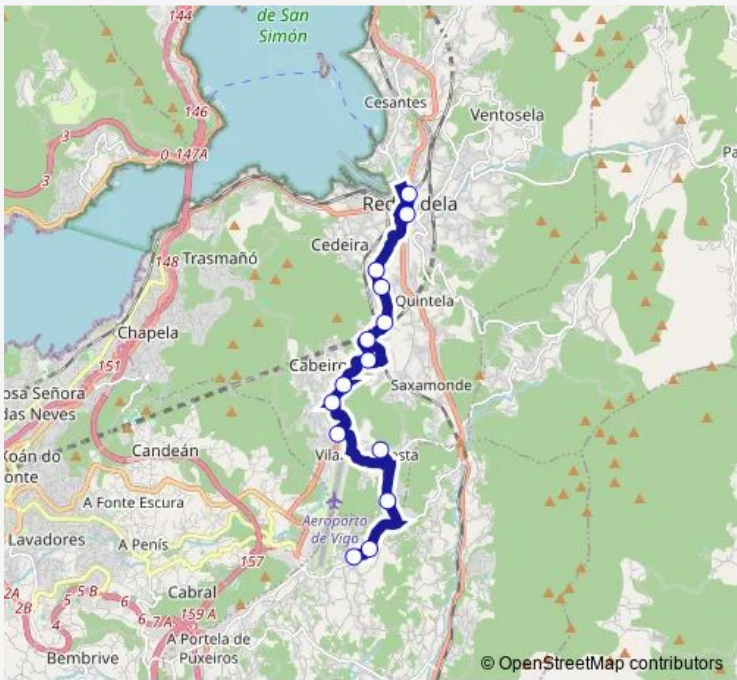

Bus XG624025 A Pena - Redondela (Fonte De Santiago)

[Go to website](#)

**Direction**  
 Redondela (Fonte De Santi — A Pena)  
 14 stops  
[Open route schedule](#)

- Redondela (Fonte De Santi)
- Redondela (A Farola)
- Almacén Alcampo
- Fortóns
- Pregal
- San Esteban
- Igrexa ( San Esteban)
- Cabeiro ( Cruce)
- Cova
- Igrexa ( San Martiño)
- Galleiro
- Rexomil
- Sobrásns
- A Pena

Route schedule  
 Redondela (Fonte De Santi — A Pena)

Monday	12:15-20:00
Tuesday	12:15-20:00
Wednesday	12:15-20:00
Thursday	12:15-20:00
Friday	12:15-20:00
Saturday	08:15-11:45
Sunday	—

Route info  
 Direction: Redondela (Fonte De Santi)  
 Stops: 14  
 Trip Duration: 0 hour 30 min

## Route schedule

A Pena — Redondela (Fonte De Santi)

Monday	09:00-16:00
Tuesday	09:00-16:00
Wednesday	09:00-16:00
Thursday	09:00-16:00
Friday	09:00-16:00
Saturday	09:00
Sunday	—

## Route info

Direction: A Pena

Stops: 14

Trip Duration: 0 hour 30 min

XG624025 Bus time schedules and route maps are available in an offline PDF at [busmaps.com](https://busmaps.com). Use the [busmaps.com](https://busmaps.com) website to see live bus times, train schedule or subway schedule, and step-by-step directions for all public transit in Vigo