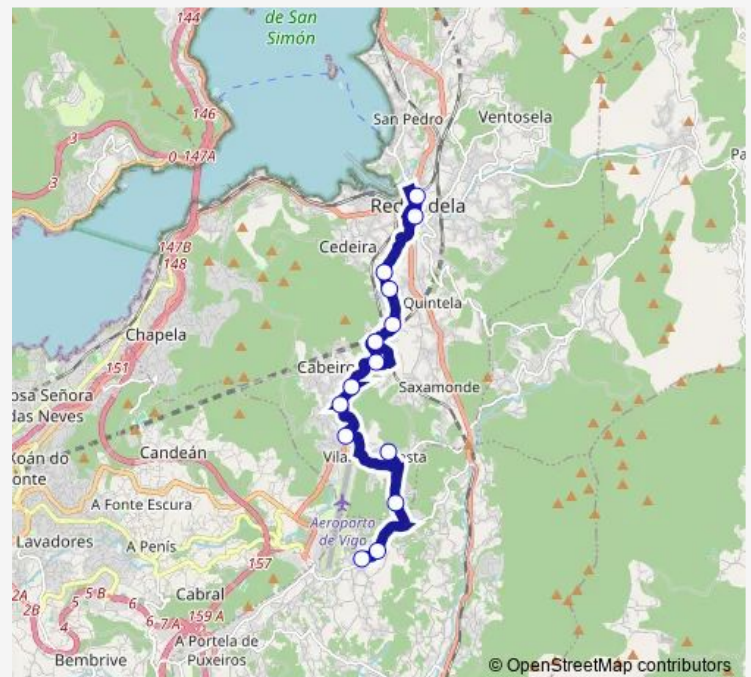

### Route schedule

Redondela (Fonte De Santi — A Pena

Monday 12:15-20:00

Tuesday 12:15-20:00

Wednesday 12:15-20:00

Thursday 12:15-20:00

Friday 12:15-20:00

Saturday 08:15-11:45

### Route info

Direction: Redondela (Fonte De Santi

Stops: 14

Trip Duration: 0 hour 30 min

■ Xg624025 — A Pena - Redondela (Fonte De Santiago)

## Route schedule

A Pena — Redondela (Fonte De Santi)

Monday	09:00-16:00
Tuesday	09:00-16:00
Wednesday	09:00-16:00
Thursday	09:00-16:00
Friday	09:00-16:00
Saturday	09:00
Sunday	—