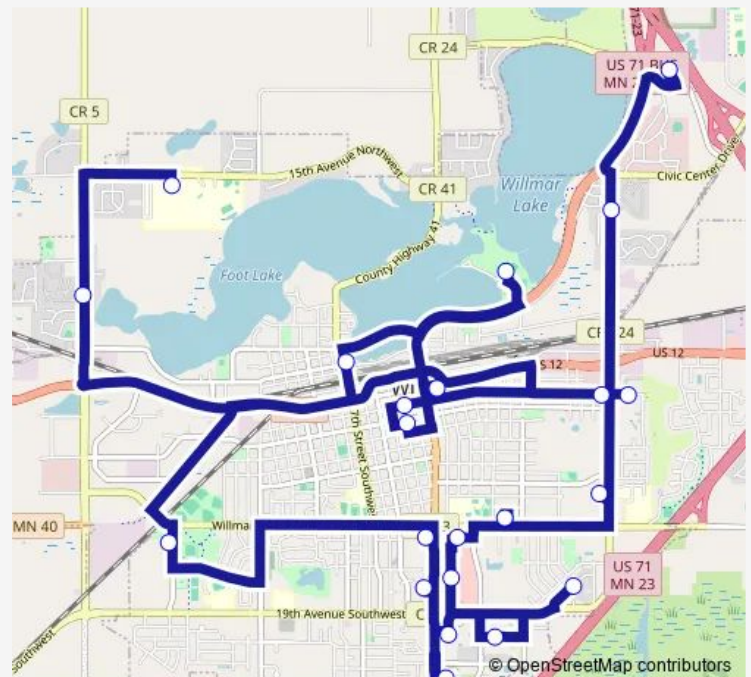

### Route schedule

Ridgewater College — Health and Human Services Bldg

Monday 07:03-19:16

Tuesday 07:03-19:16

Wednesday 07:03-19:16

Thursday 07:03-19:16

Friday 07:03-19:16

Saturday —

### Route info

Direction: Ridgewater College

Stops: 22

Trip Duration: 1 hour 11 min

■ Willmar

BusMaps

**Direction**

30th St NW (Regency West) — Lakeland Dr NE (Regency East)

17 stops

[Open route schedule](#)

30th St NW (Regency West)

Lakeview Apartment (Highrise)

Highland Apartments

Becker Bus Station

Carris Health - Rice Hospital

Carris Health - Lakeland Clinic

Thursday —

Friday —

Saturday 07:50-15:32

Sunday —

**Route info**

Direction: 30th St NW (Regency West)

Stops: 17

Trip Duration: 1 hour 2 min