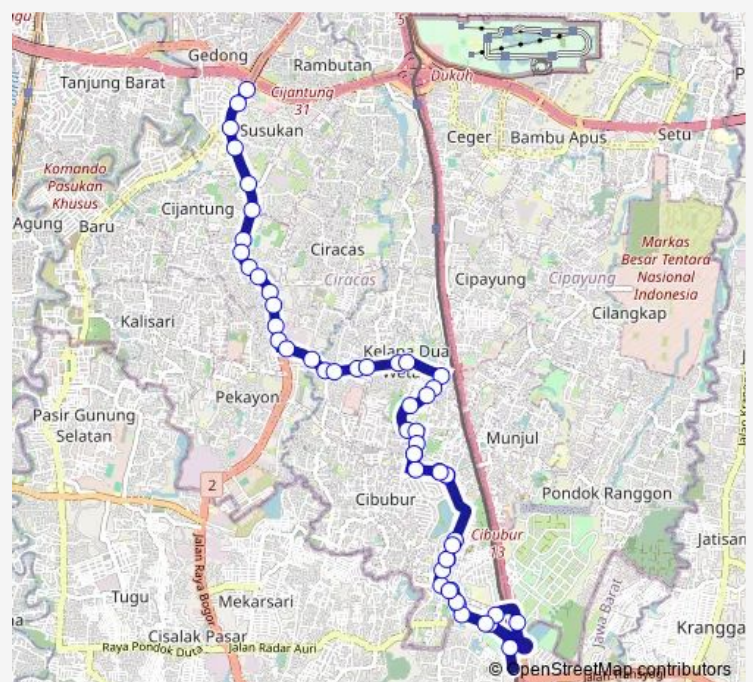

### Route schedule

Akses Bawah Flyover Raya Bogor — Sbr. Jln. Cibubur Indah V

Monday 05:00

Tuesday 05:00

Wednesday 05:00

Thursday 05:00

Friday 05:00

Saturday 05:00

### Route info

Direction: Akses Bawah Flyover Raya Bogor

Stops: 53

Trip Duration: 1 hour 24 min

Jak.73 — Pasar Rebo - St. LRT Harjamukti via Jln. Kiwi

PKP Jakarta Islamic School

Simpang PKP Raya Kdw

Sbr. Man 15 Jakarta