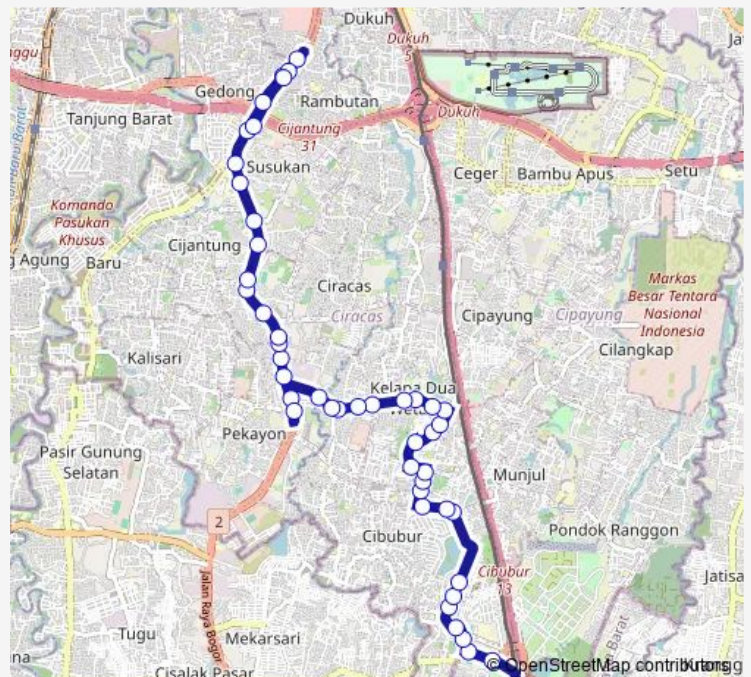

Sbr. PKP Jakarta Islamic School

Route schedule

St. LRT Harjamukti 1 — Akses Bawah Flyover Raya Bogor

Monday 05:00

Tuesday 05:00

Wednesday 05:00

Thursday 05:00

Friday 05:00

Saturday 05:00

Sunday 05:00

Route info

Direction: St. LRT Harjamukti 1

Stops: 47

Trip Duration: 1 hour 14 min

Jak.73 — Jambore Cibubur - Pasar Rebo

Sbr. Gelanggang Remaja Ciracas