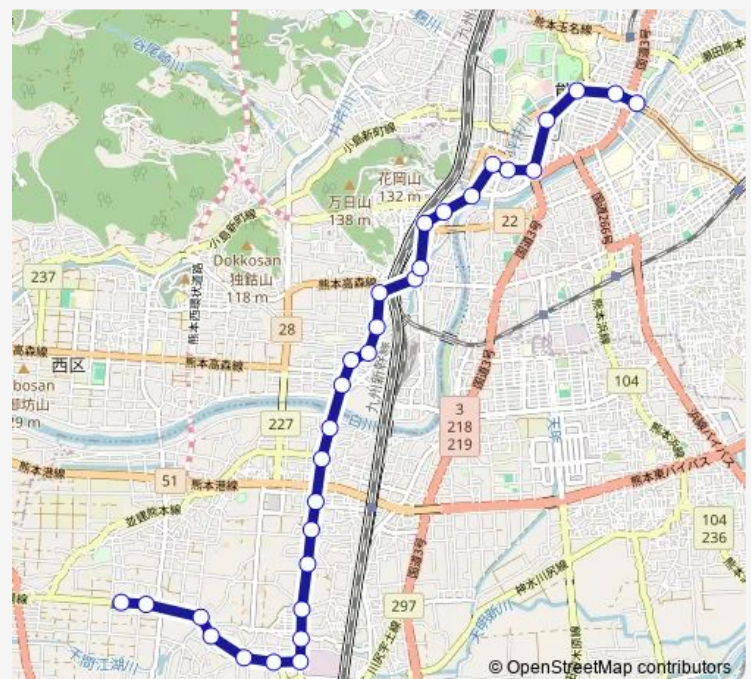

Thursday 06:10-19:00

Friday 06:10-19:00

Saturday 07:00-18:10

Sunday 07:00-18:10

Route info

Direction: J a 飽田支所前

Stops: 31

Trip Duration: 0 hour 44 min