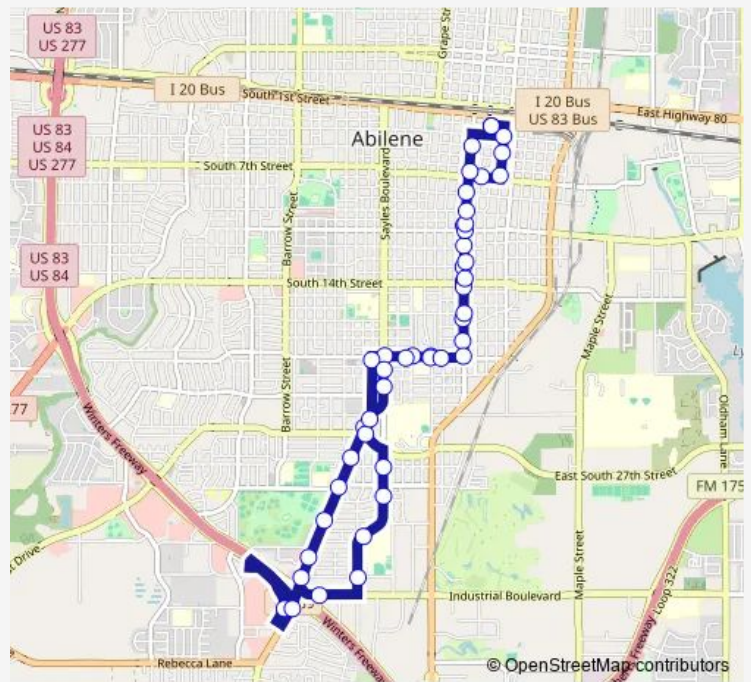

Bus S26 Buffalo Gap Rd/Mall

[Go to website](#)

Direction
 Transit Center — Transit Center

47 stops

[Open route schedule](#)

- Transit Center
- Chestnut at South 3rd
- Chestnut at South 5th
- Chestnut at South 7th
- South 7th at Elm
- Butternut at Discovery Centre
- Butternut at Cycle Shop
- Butternut at South 12th
- Butternut at Dollar General
- Butternut at 7 Eleven
- Butternut at Belmont
- Butternut at Salvation Army
- Butternut at South 19th
- Butternut at South 20th
- South 20th at Jeanette
- South 20th at Vine
- South 20th at Sayles
- Highland at Over St
- Buffalo Gap at South 27th
- Buffalo Gap at Edgemont
- Buffalo Gap at Dr Turner

Route schedule
 Transit Center — Transit Center

Monday	—
Tuesday	—
Wednesday	—
Thursday	—
Friday	—
Saturday	07:15-17:15
Sunday	—

Route info

Direction: Transit Center

Stops: 47

Trip Duration: 0 hour 38 min

■ S26 — Buffalo Gap Rd/Mall

Buffalo Gap at Broadway

Buffalo Gap at Crossroads

Buffalo Gap at South Danville

Mall at Mcdonalds

Buffalo Gap at South Clack

Industrial at South Danville

Sayles at South 41st

Sayles at Cooper High

South 20th at Palm

Butternut at South 17th

Butternut at South 14th

Butternut at South 13th N

Butternut at South 11th

Butternut at South 10th

Butternut at South 9th

Butternut at Alon