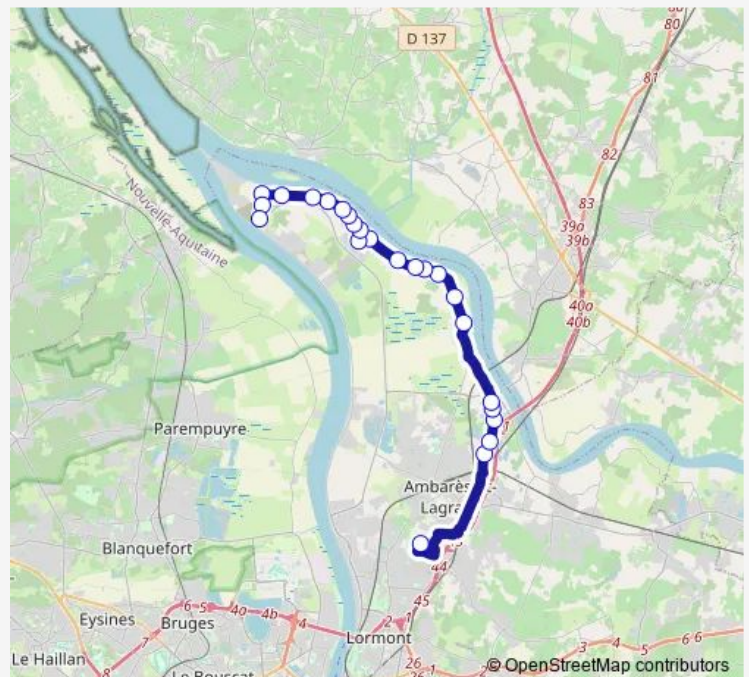

Mirambeau

### Route schedule

Collège Simone Veil — Fort Lajard

Monday 16:55

Tuesday 16:55

Wednesday 12:25

Thursday 16:55

Friday 16:55

Saturday —

### Route info

Direction: Collège Simone Veil

Stops: 24

Trip Duration: 0 hour 58 min

S26 — Scodi S26

BusMaps

Port Lopès

Le Mayne