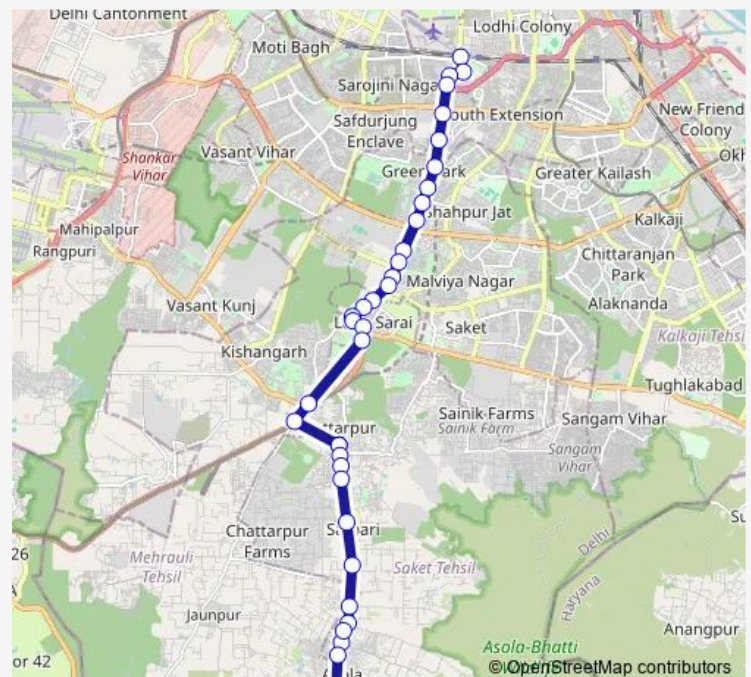

Lado Sarai Crossing

Ahinsa Sthal

Andheria More / Chhatarpur Metro Station

Route schedule

Safdurjung Terminal — dera village

Monday 05:00-21:45

Tuesday 05:00-21:45

Wednesday 05:00-21:45

Thursday 05:00-21:45

Friday 05:00-21:45

Saturday 05:00-21:45

Sunday 05:00-21:45

Route info

Direction: Safdurjung Terminal

Stops: 35

Trip Duration: 1 hour 9 min