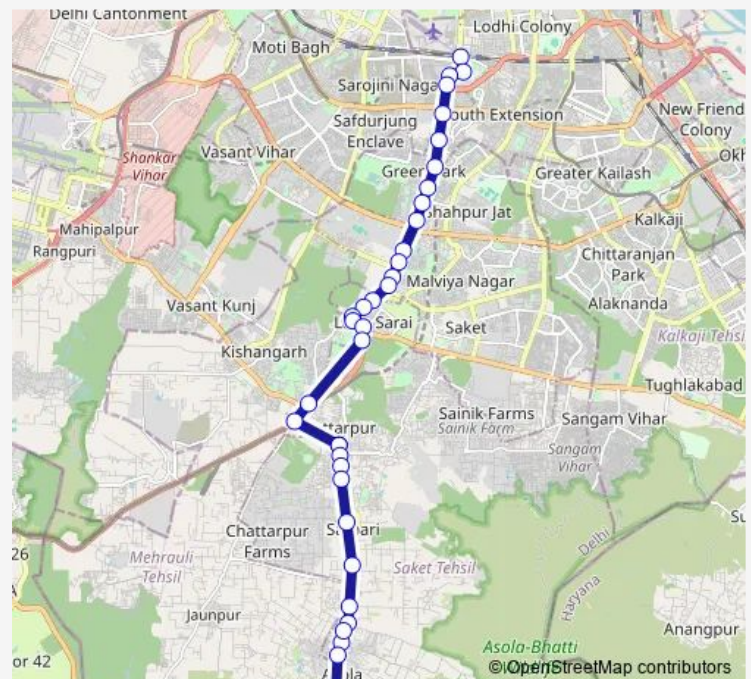

Lado Sarai Crossing

Ahinsa Sthal

Andheria More / Chhatarpur Metro Station

Route schedule

Safdurjung Terminal — dera village

Monday 05:00-21:45

Tuesday 05:00-21:45

Wednesday 05:00-21:45

Thursday 05:00-21:45

Friday 05:00-21:45

Saturday 05:00-21:45

Sunday 05:00-21:45

Route info

Direction: Safdurjung Terminal

Stops: 35

Trip Duration: 1 hour 9 min