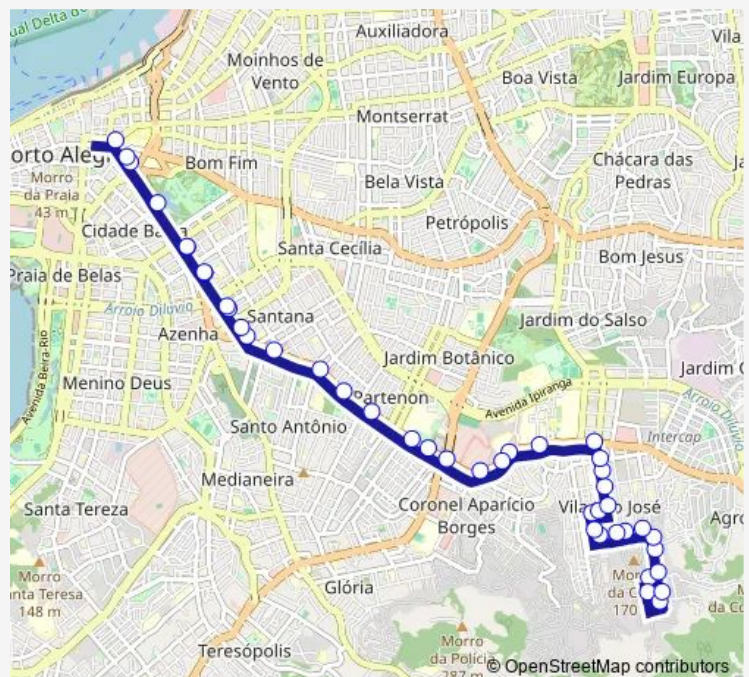

### Route schedule

Ernesto Araujo 1450/AL 850 Mercado — Joao Pessoa 312 Escadaria DA STA Casa

Monday 06:14-22:30

Tuesday 06:14-22:30

Wednesday 05:20-23:45

Thursday 06:14-22:30

Friday 05:20-23:45

Saturday 05:20-23:45

### Route info

Direction: Ernesto Araujo 1450/AL 850 Mercado

Stops: 40

Trip Duration: 0 hour 33 min

3441 — Santa Maria / Clemente Pereira

Bento Goncalves 3722

Bento Goncalves 3626

Bento Goncalves 3480