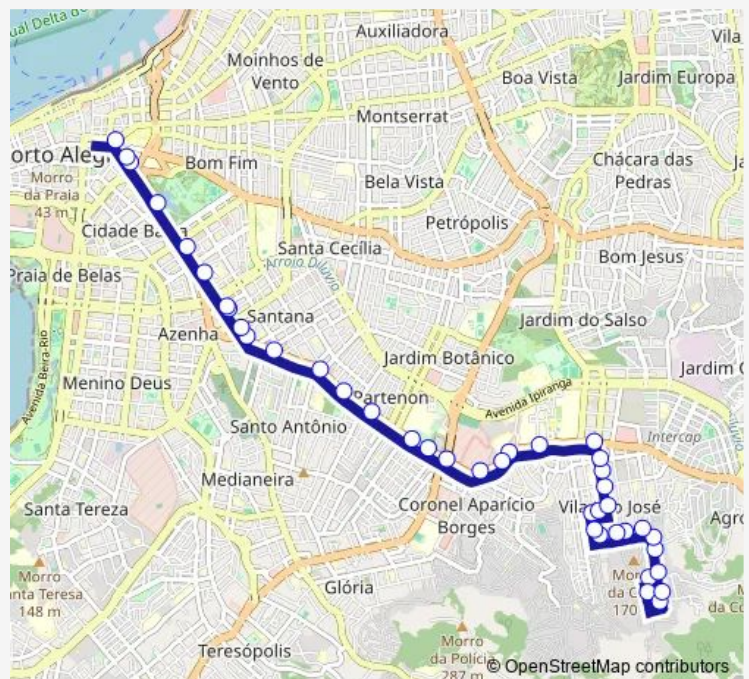

Monday 06:14-22:30

Tuesday 06:14-22:30

Wednesday 05:20-23:45

Thursday 06:14-22:30

Friday 05:20-23:45

Saturday 05:20-23:45

Sunday 05:20-23:45

Route info

Direction: Ernesto Araujo 1450/AL 850 Mercado

Stops: 42

Trip Duration: 0 hour 30 min

3441 — Santa Maria / Clemente Pereira

BENTO GONCALVES 3722

Bento Goncalves 3626

Bento Goncalves 3480

Bento Goncalves 3080 8º Batalhão DE Logística