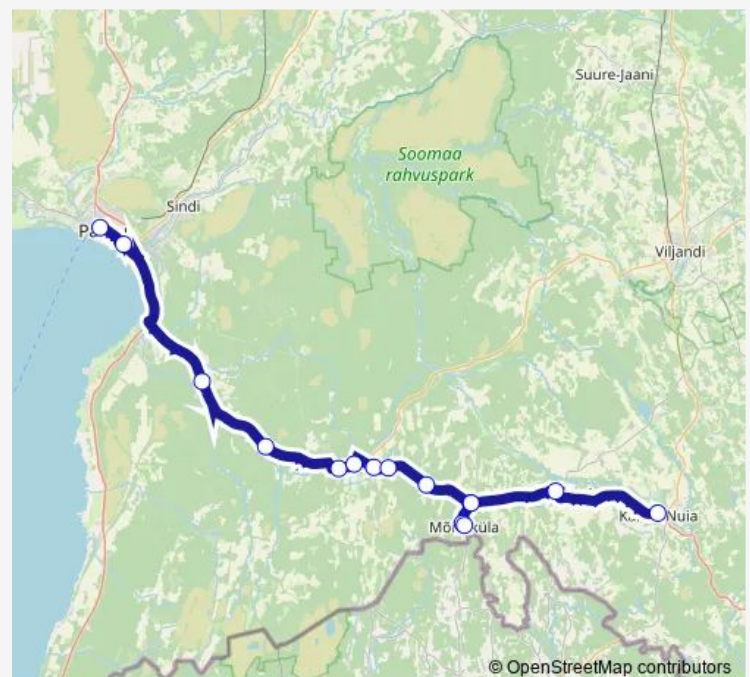

Thursday 19:30

Friday 19:30

Saturday 19:30

Sunday 19:30

Route info

Direction: Pärnu bussijaam

Stops: 15

Trip Duration: 1 hour 20 min

Monday 06:20

Tuesday 06:20

Wednesday 06:20

Thursday 06:20

Friday 06:20

Saturday 06:20

Sunday 06:20

Route info