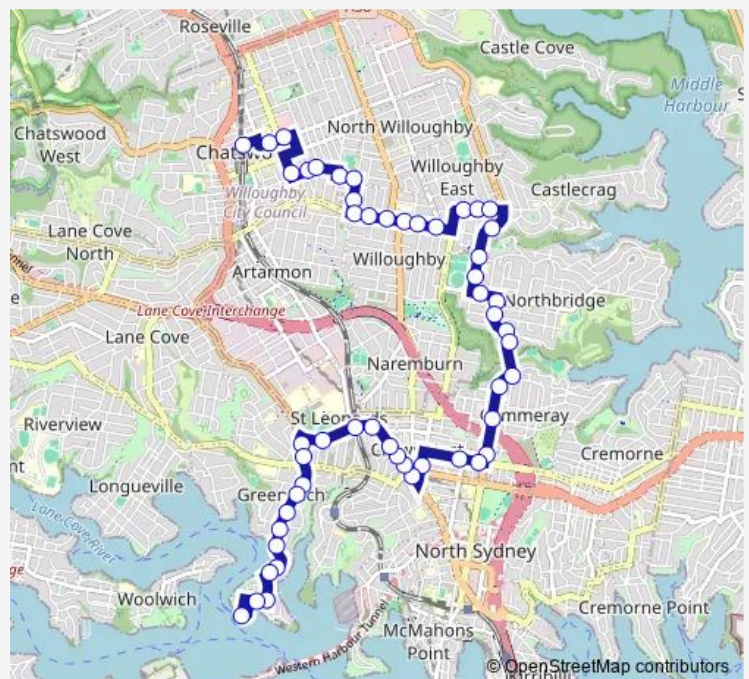

Pacific Hwy Before Falcon St

Alexander St After Falcon St

Ernest St At West St

West St At Huntington St

Amherst St After West St

Route schedule

Greenwich Point Wharf, Lower Serpentine Rd —
Chatswood Station, Stand D

Monday 05:54-22:14

Tuesday 05:54-22:14

Wednesday 05:54-22:14

Thursday 05:54-22:14

Friday 05:54-22:14

Saturday 07:24-21:14

Sunday 08:24-19:14

Route info

Direction: Greenwich Point Wharf, Lower Serpentine Rd

Stops: 47

Trip Duration: 0 hour 43 min

267 — Greenwich to Chatswood via Crows Nest

Miller St At Abbott St

Miller St Opp Cammeray Public School

Miller St Opp Pine St

Strathallen Av Opp Marana Rd

Strathallen Av At Barooka Rd

Strathallen Av At Sailors Bay Rd

Eastern Valley Way Opp Northbridge Plaza

Eastern Valley Way Opp Tenilba Rd

Eastern Valley Way Before Warners Av

Edinburgh Rd At Eastern Valley Way